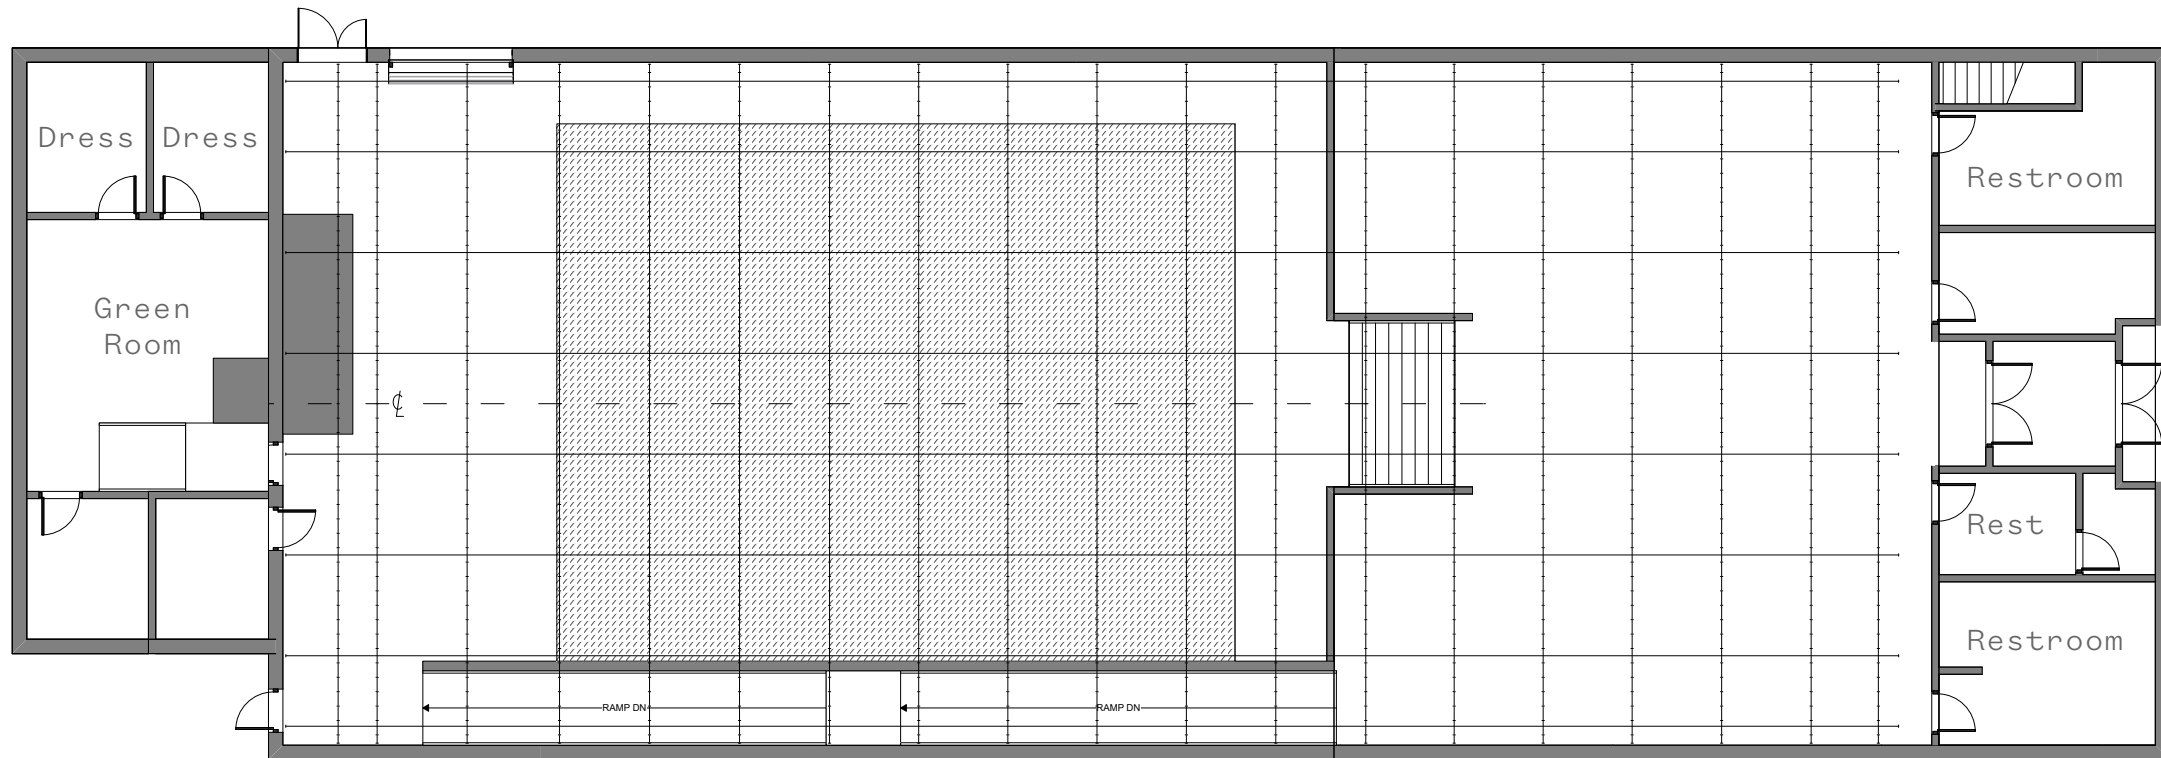

Shown with standard soft goods configuration.
 All drapes are removable. Surrounding
 concrete is not painted black.

Morton St (alley)

W 25th St

Approx. 52 Seats

AR3 | **EXAMPLE - PROSCENIUM 3**

The Voxe1 v2024.vwx

Approx. 102 Seats

AR4 | **EXAMPLE - ALLEY**

The Voxel v2024.vwx

Approx. 70 Seats

AR5 | **EXAMPLE - THRUST**

The Voxe1 v2024.vwx

Approx. 84 Seats

AR6 | **EXAMPLE - BOX**

The Voxe1 v2024.vwx

Approx. 174 Seats

AR7 | **EXAMPLE - MEGA**

The Voxe1 v2024.vwx