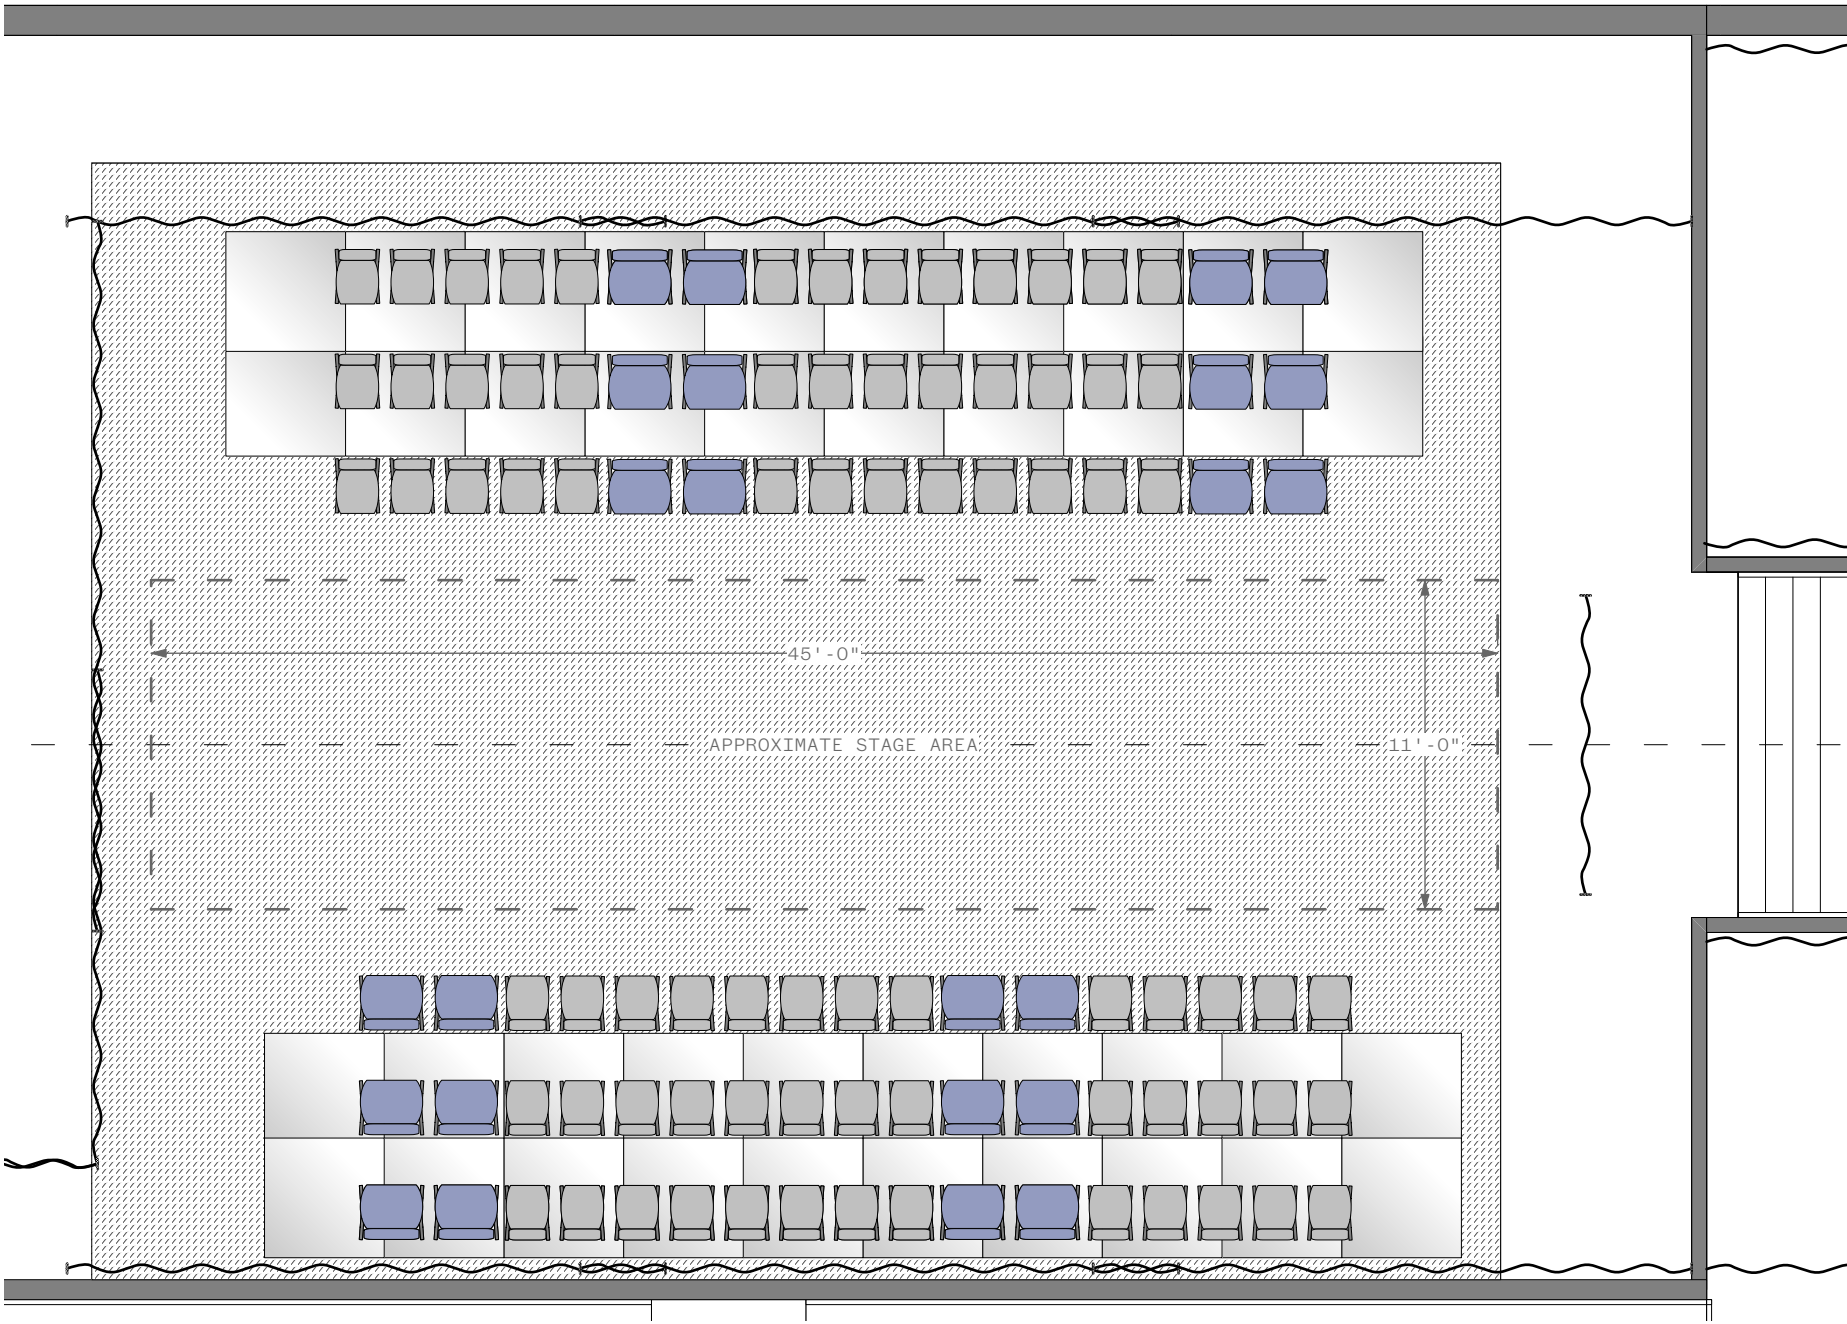

Shown with standard soft goods configuration.
 All drapes are removable. Surrounding
 concrete is not painted black.

Morton St (alley)

W 25th St

Approx. 52 Seats

AR3 | **EXAMPLE - PROSCENIUM 3**

The Voxe1 v2024.vwx

Approx. 102 Seats

AR4 | **EXAMPLE - ALLEY**

The Voxel v2024.vwx

Approx. 70 Seats

AR5 | **EXAMPLE - THRUST**

The Voxe1 v2024.vwx

Approx. 84 Seats

AR6 | **EXAMPLE - BOX**

The Voxe1 v2024.vwx

Approx. 174 Seats

AR7 | **EXAMPLE - MEGA**

The Voxe1 v2024.vwx