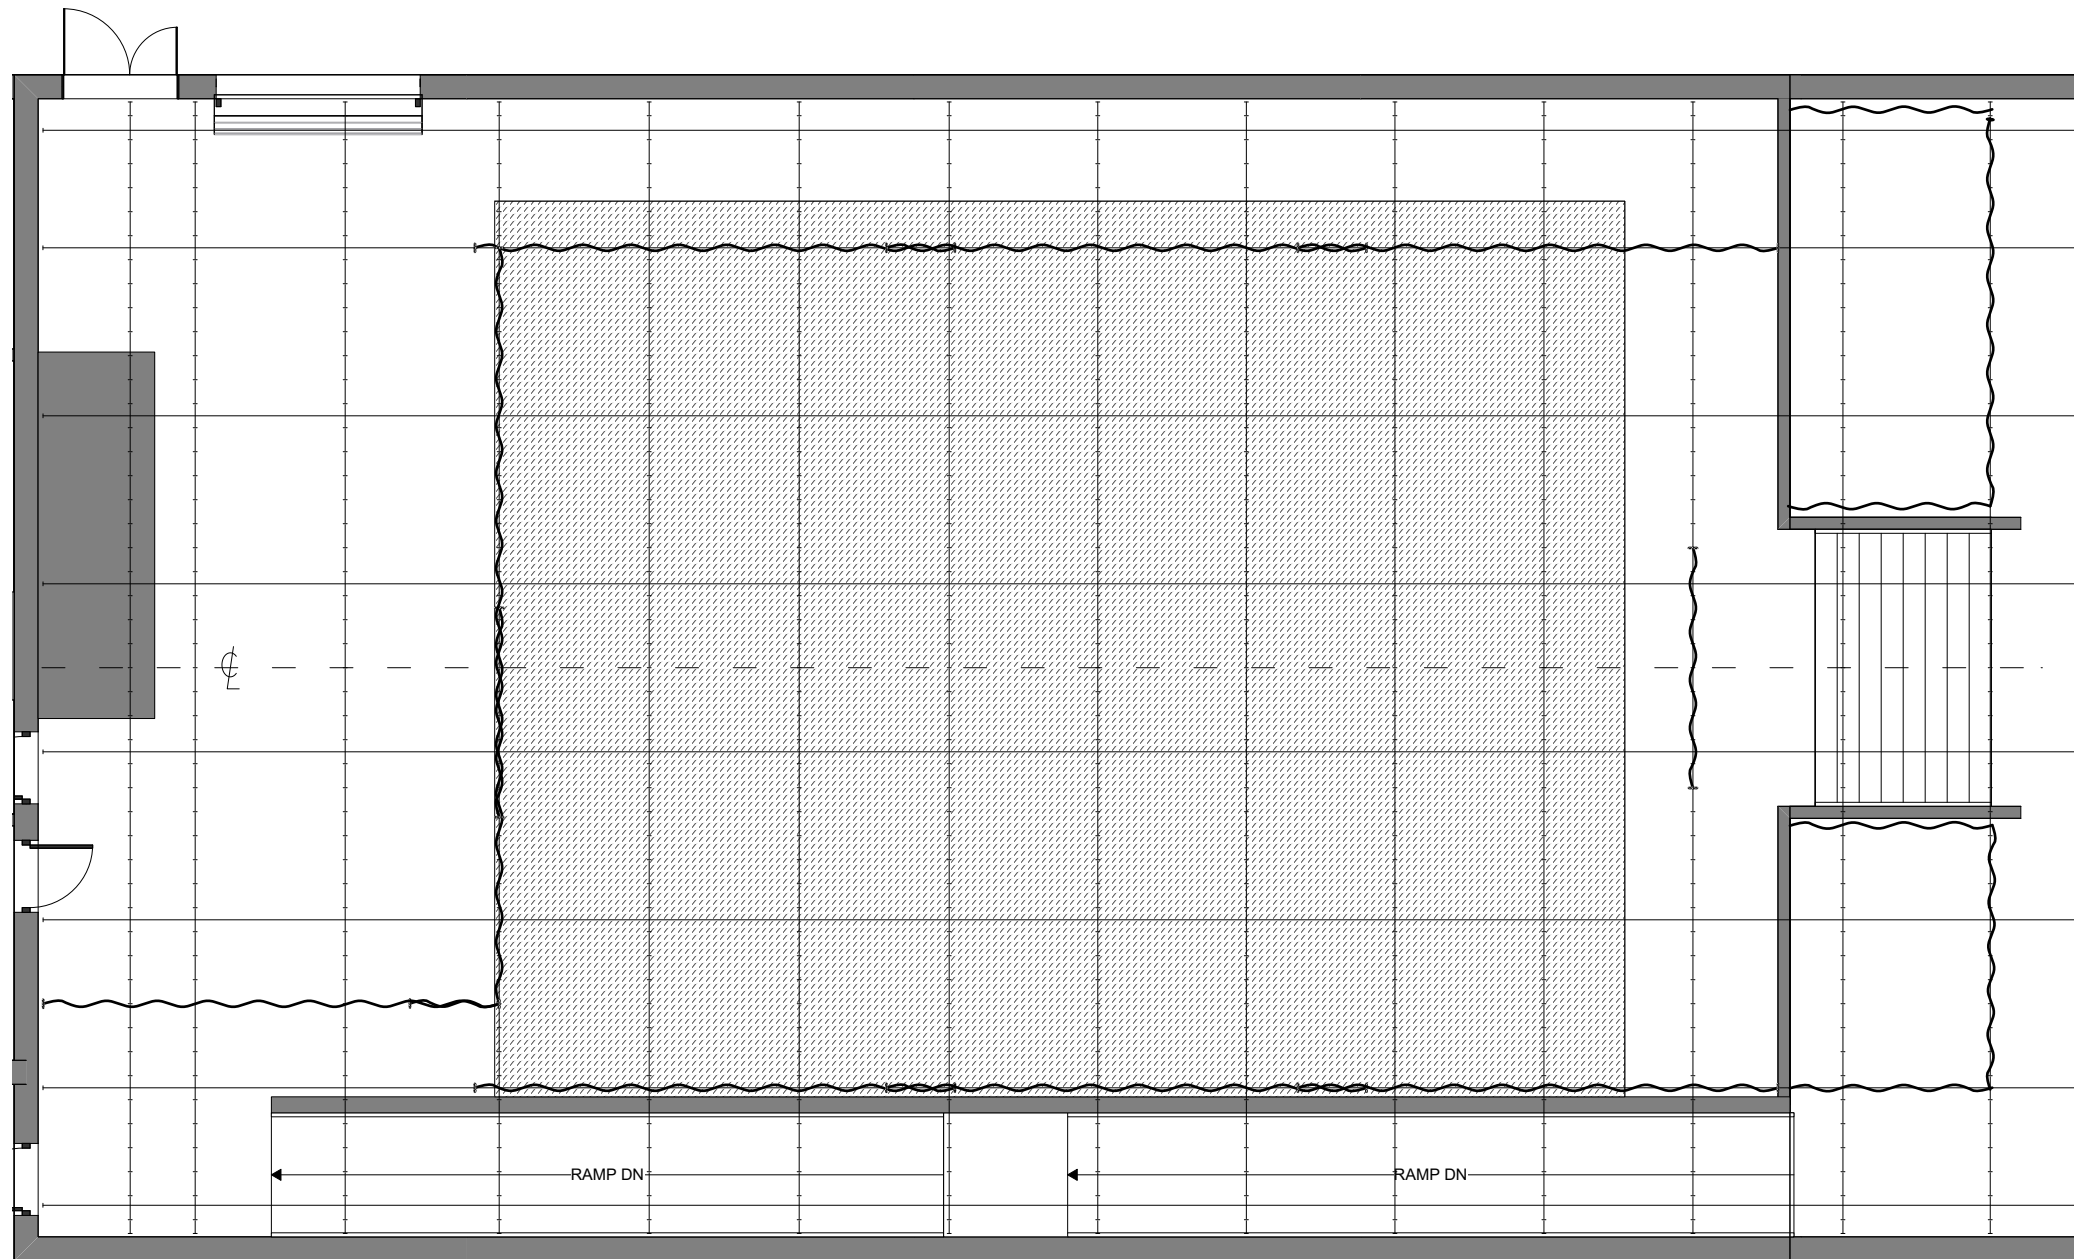

Shown with standard soft goods configuration.
 All drapes are removable. Surrounding
 concrete is not painted black.

Morton St (alley)

W 25th St

Approx. 52 Seats

AR3 | **EXAMPLE - PROSCENIUM 3**

The Voxe1 v2024.vwx

Approx. 102 Seats

AR4 | **EXAMPLE - ALLEY**

The Voxel v2024.vwx

Approx. 70 Seats

AR5 | **EXAMPLE - THRUST**

The Voxe1 v2024.vwx

Approx. 84 Seats

AR6 | **EXAMPLE - BOX**

The Voxe1 v2024.vwx

Approx. 174 Seats

AR7 | **EXAMPLE - MEGA**

The Voxe1 v2024.vwx