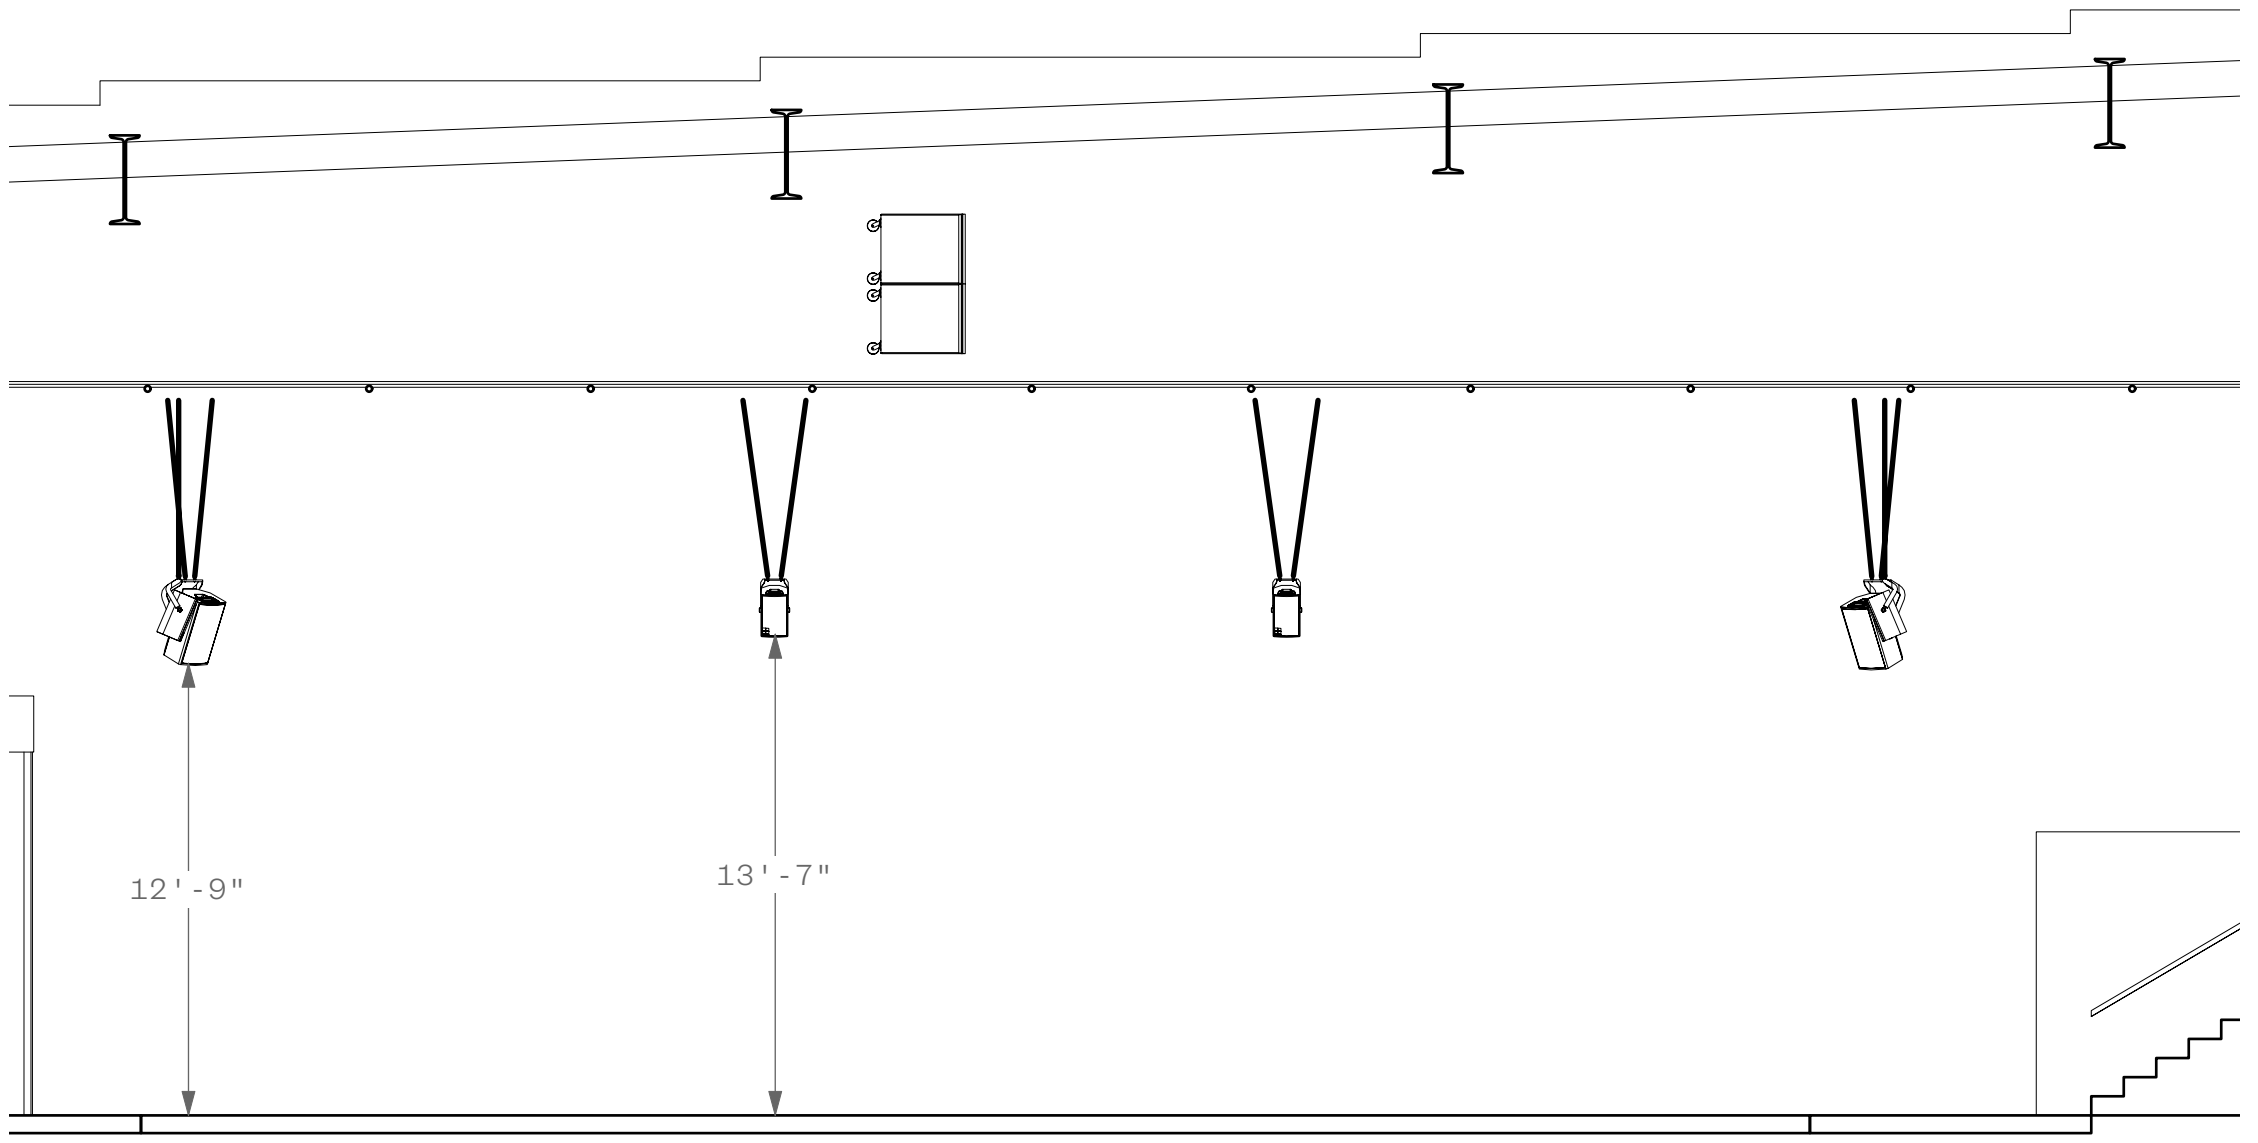

Shown with standard soft goods configuration.
 All drapes are removable. Surrounding
 concrete is not painted black.

Morton St (alley)

W 25th St

Approx. 52 Seats

AR3 | **EXAMPLE - PROSCENIUM 3**

The Voxe1 v2024.vwx

Approx. 102 Seats

AR4 | **EXAMPLE - ALLEY**

The Voxel v2024.vwx

Approx. 70 Seats

AR5 | **EXAMPLE - THRUST**

The Voxe1 v2024.vwx

Approx. 84 Seats

AR6 | **EXAMPLE - BOX**

The Voxe1 v2024.vwx

Approx. 174 Seats

AR7 | **EXAMPLE - MEGA**

The Voxe1 v2024.vwx