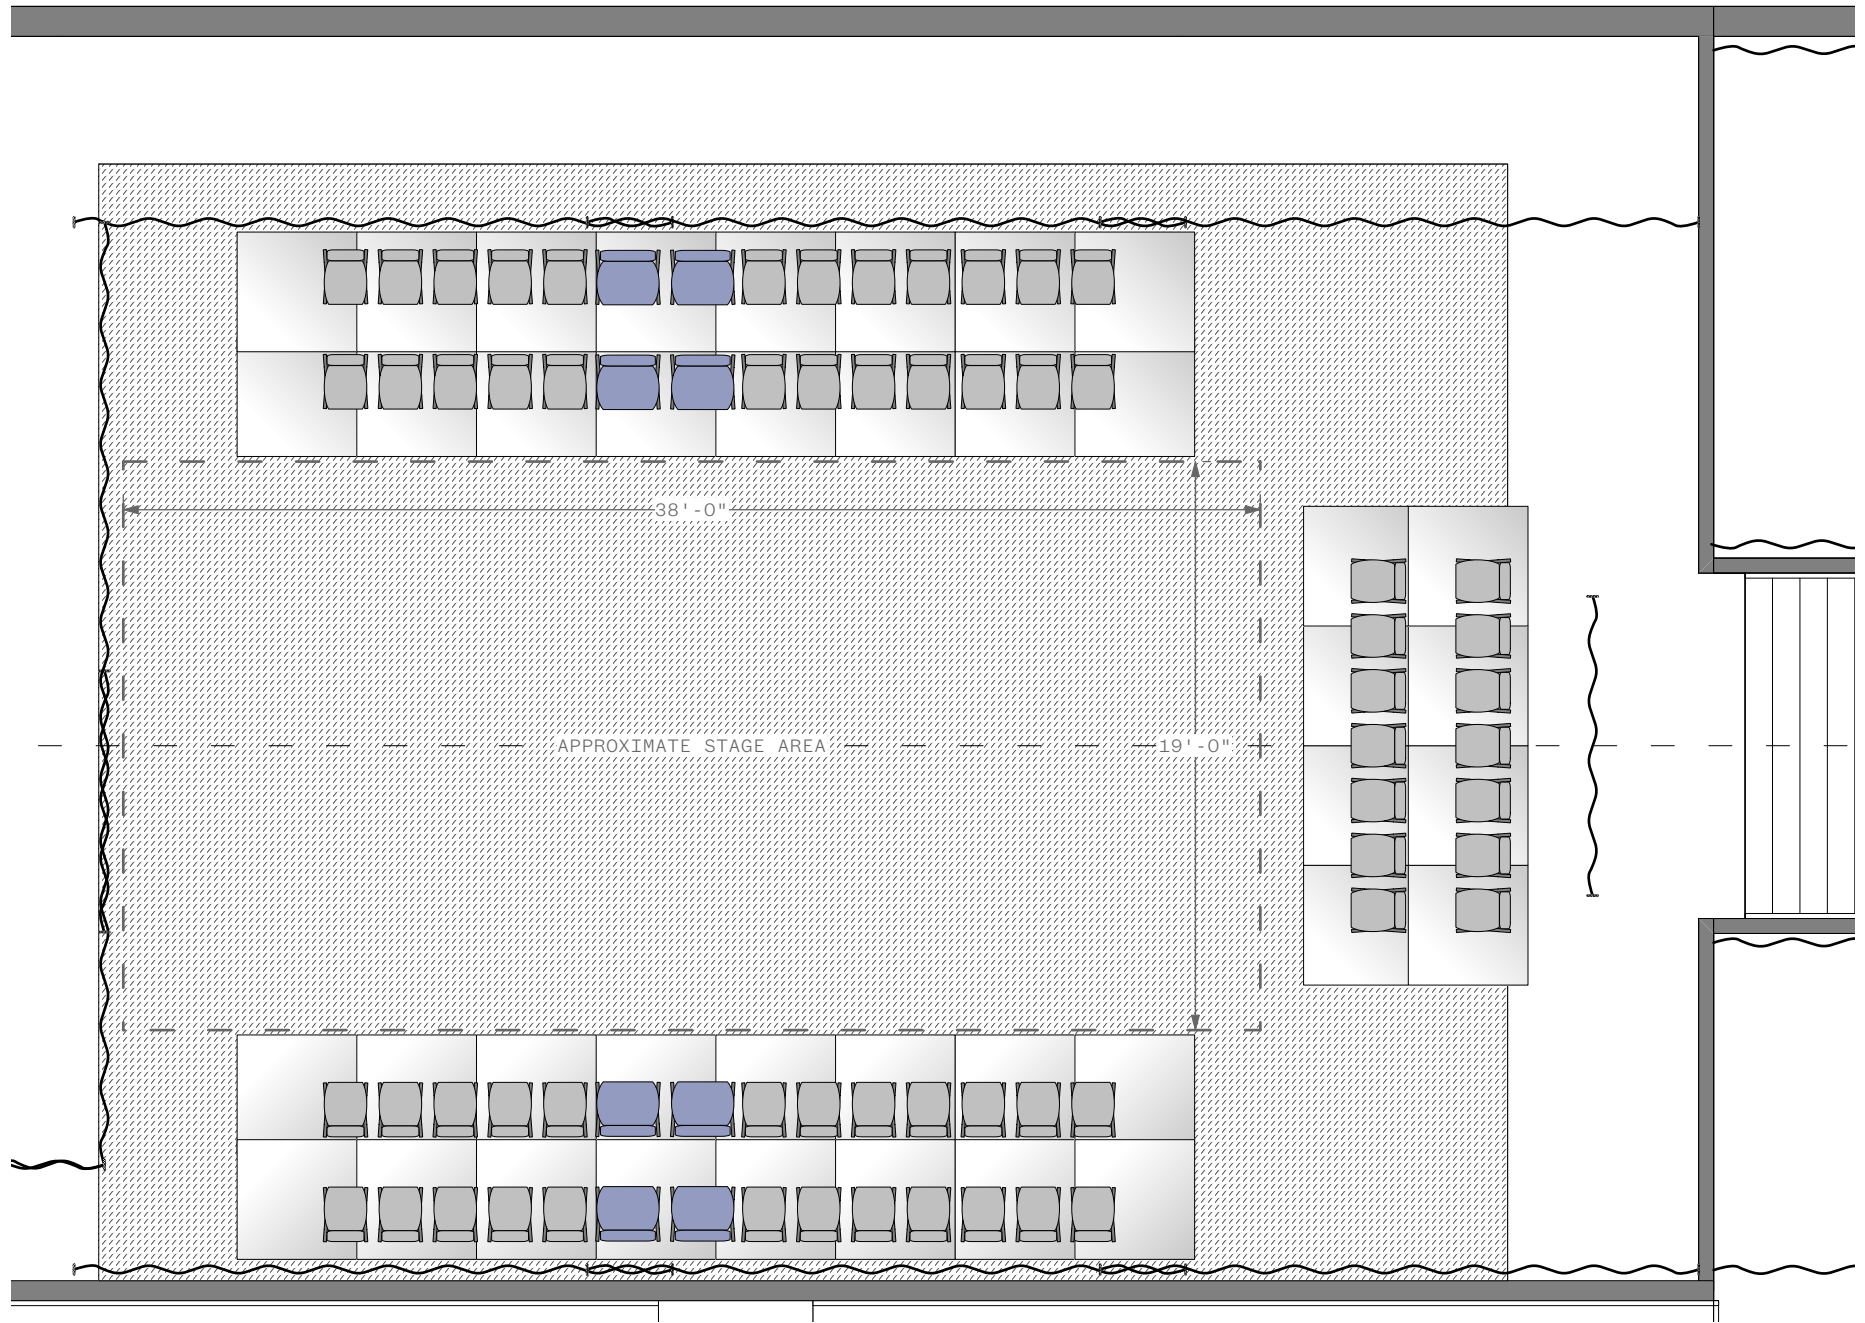

Shown with standard soft goods configuration.
 All drapes are removable. Surrounding
 concrete is not painted black.

Morton St (alley)

W 25th St

Approx. 52 Seats

AR3 | **EXAMPLE - PROSCENIUM 3**

The Voxe1 v2024.vwx

Approx. 102 Seats

AR4 | **EXAMPLE - ALLEY**

The Voxel v2024.vwx

Approx. 70 Seats

AR5 | **EXAMPLE - THRUST**

The Voxe1 v2024.vwx

Approx. 84 Seats

AR6 | **EXAMPLE - BOX**

The Voxe1 v2024.vwx

Approx. 174 Seats

AR7 | **EXAMPLE - MEGA**

The Voxe1 v2024.vwx