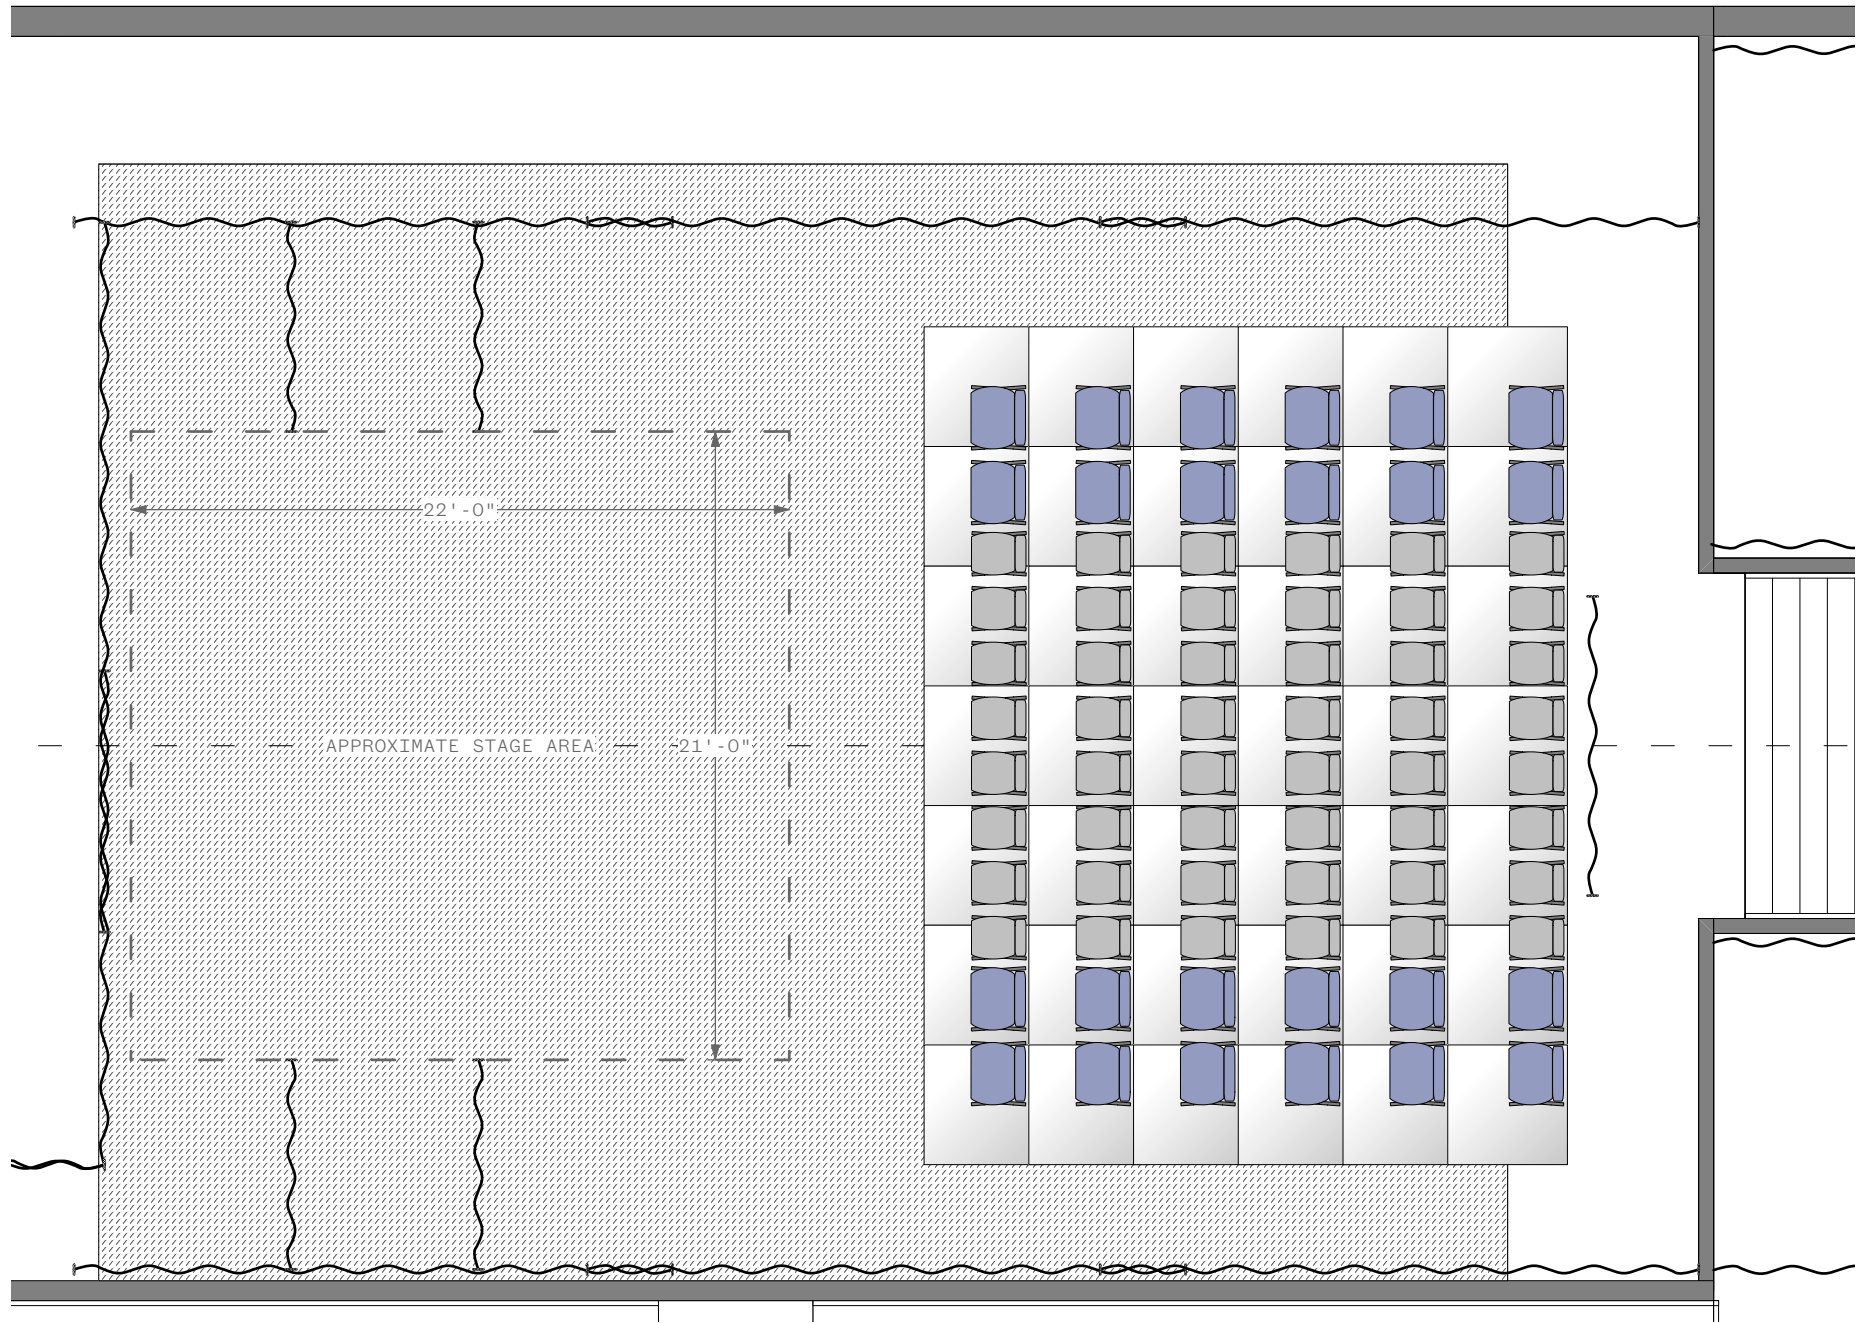

Shown with standard soft goods configuration.
 All drapes are removable. Surrounding
 concrete is not painted black.

Morton St (alley)

W 25th St

Approx. 52 Seats

AR3 | **EXAMPLE - PROSCENIUM 3**

The Voxe1 v2024.vwx

Approx. 102 Seats

AR4 | **EXAMPLE - ALLEY**

The Voxel v2024.vwx

Approx. 70 Seats

AR5 | **EXAMPLE - THRUST**

The Voxe1 v2024.vwx

Approx. 84 Seats

AR6 | **EXAMPLE - BOX**

The Voxe1 v2024.vwx

Approx. 174 Seats

AR7 | **EXAMPLE - MEGA**

The Voxe1 v2024.vwx