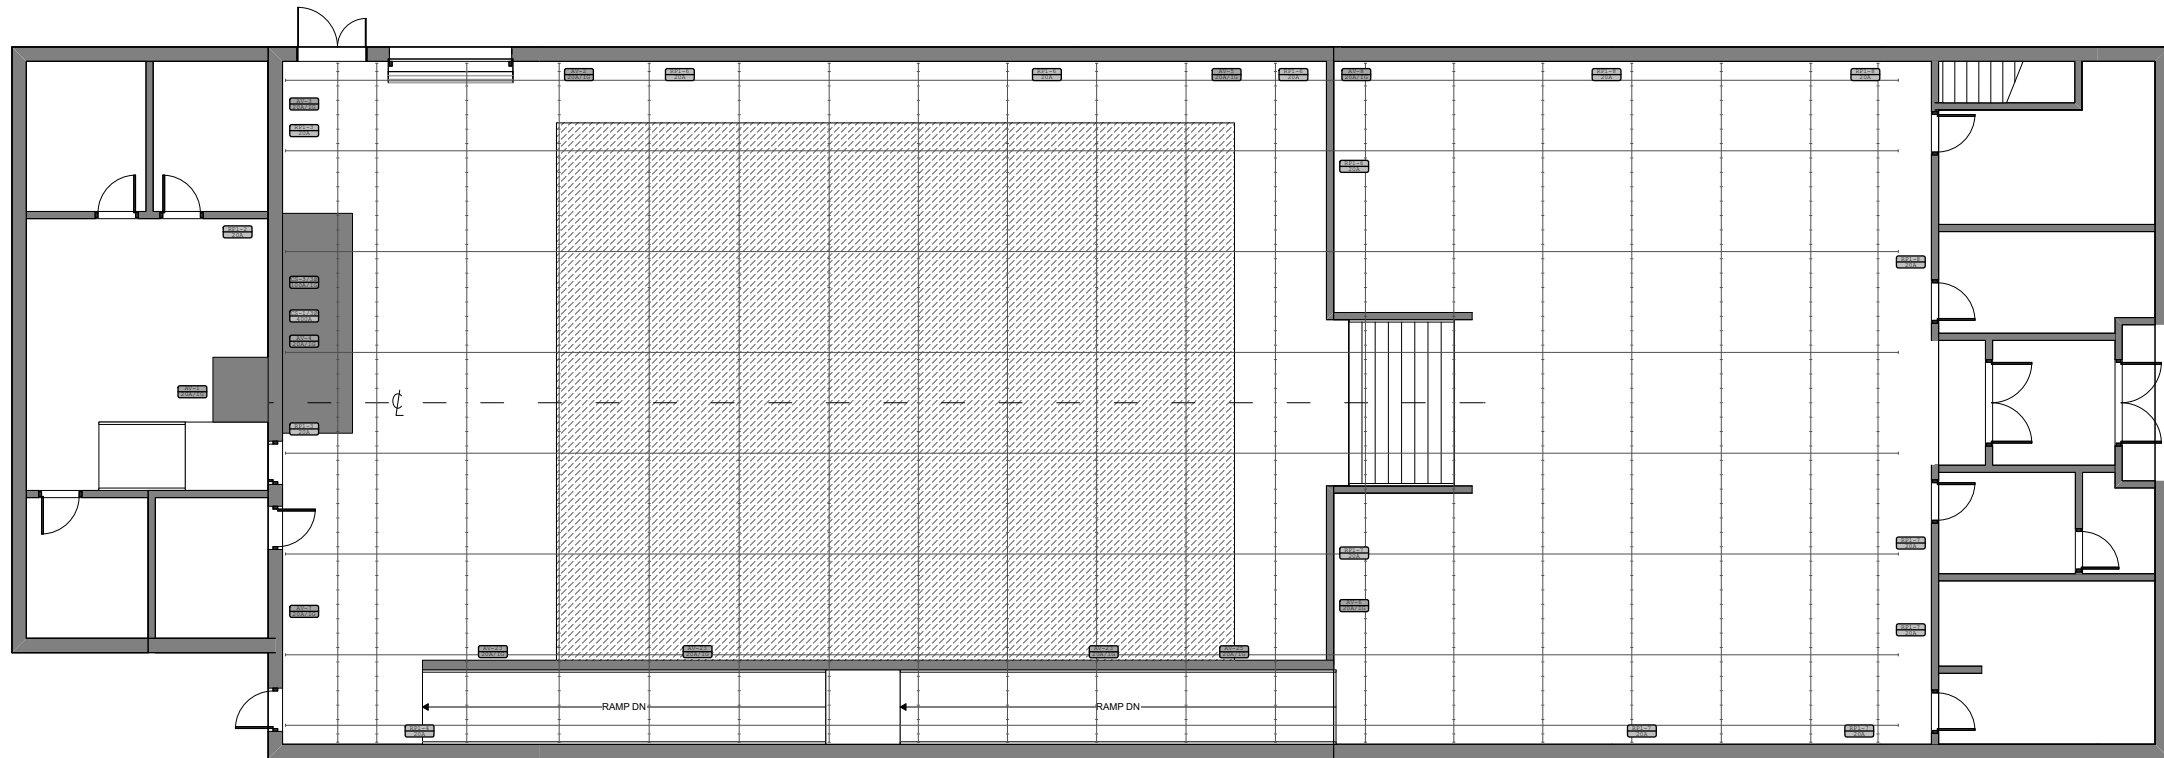

Shown with standard soft goods configuration.
 All drapes are removable. Surrounding
 concrete is not painted black.

Morton St (alley)

W 25th St

Approx. 52 Seats

AR3 | **EXAMPLE - PROSCENIUM 3**

The Voxe1 v2024.vwx

Approx. 102 Seats

AR4 | **EXAMPLE - ALLEY**

The Voxel v2024.vwx

Approx. 70 Seats

AR5 | **EXAMPLE - THRUST**

The Voxe1 v2024.vwx

Approx. 84 Seats

AR6 | **EXAMPLE - BOX**

The Voxe1 v2024.vwx

Approx. 174 Seats

AR7 | **EXAMPLE - MEGA**

The Voxe1 v2024.vwx