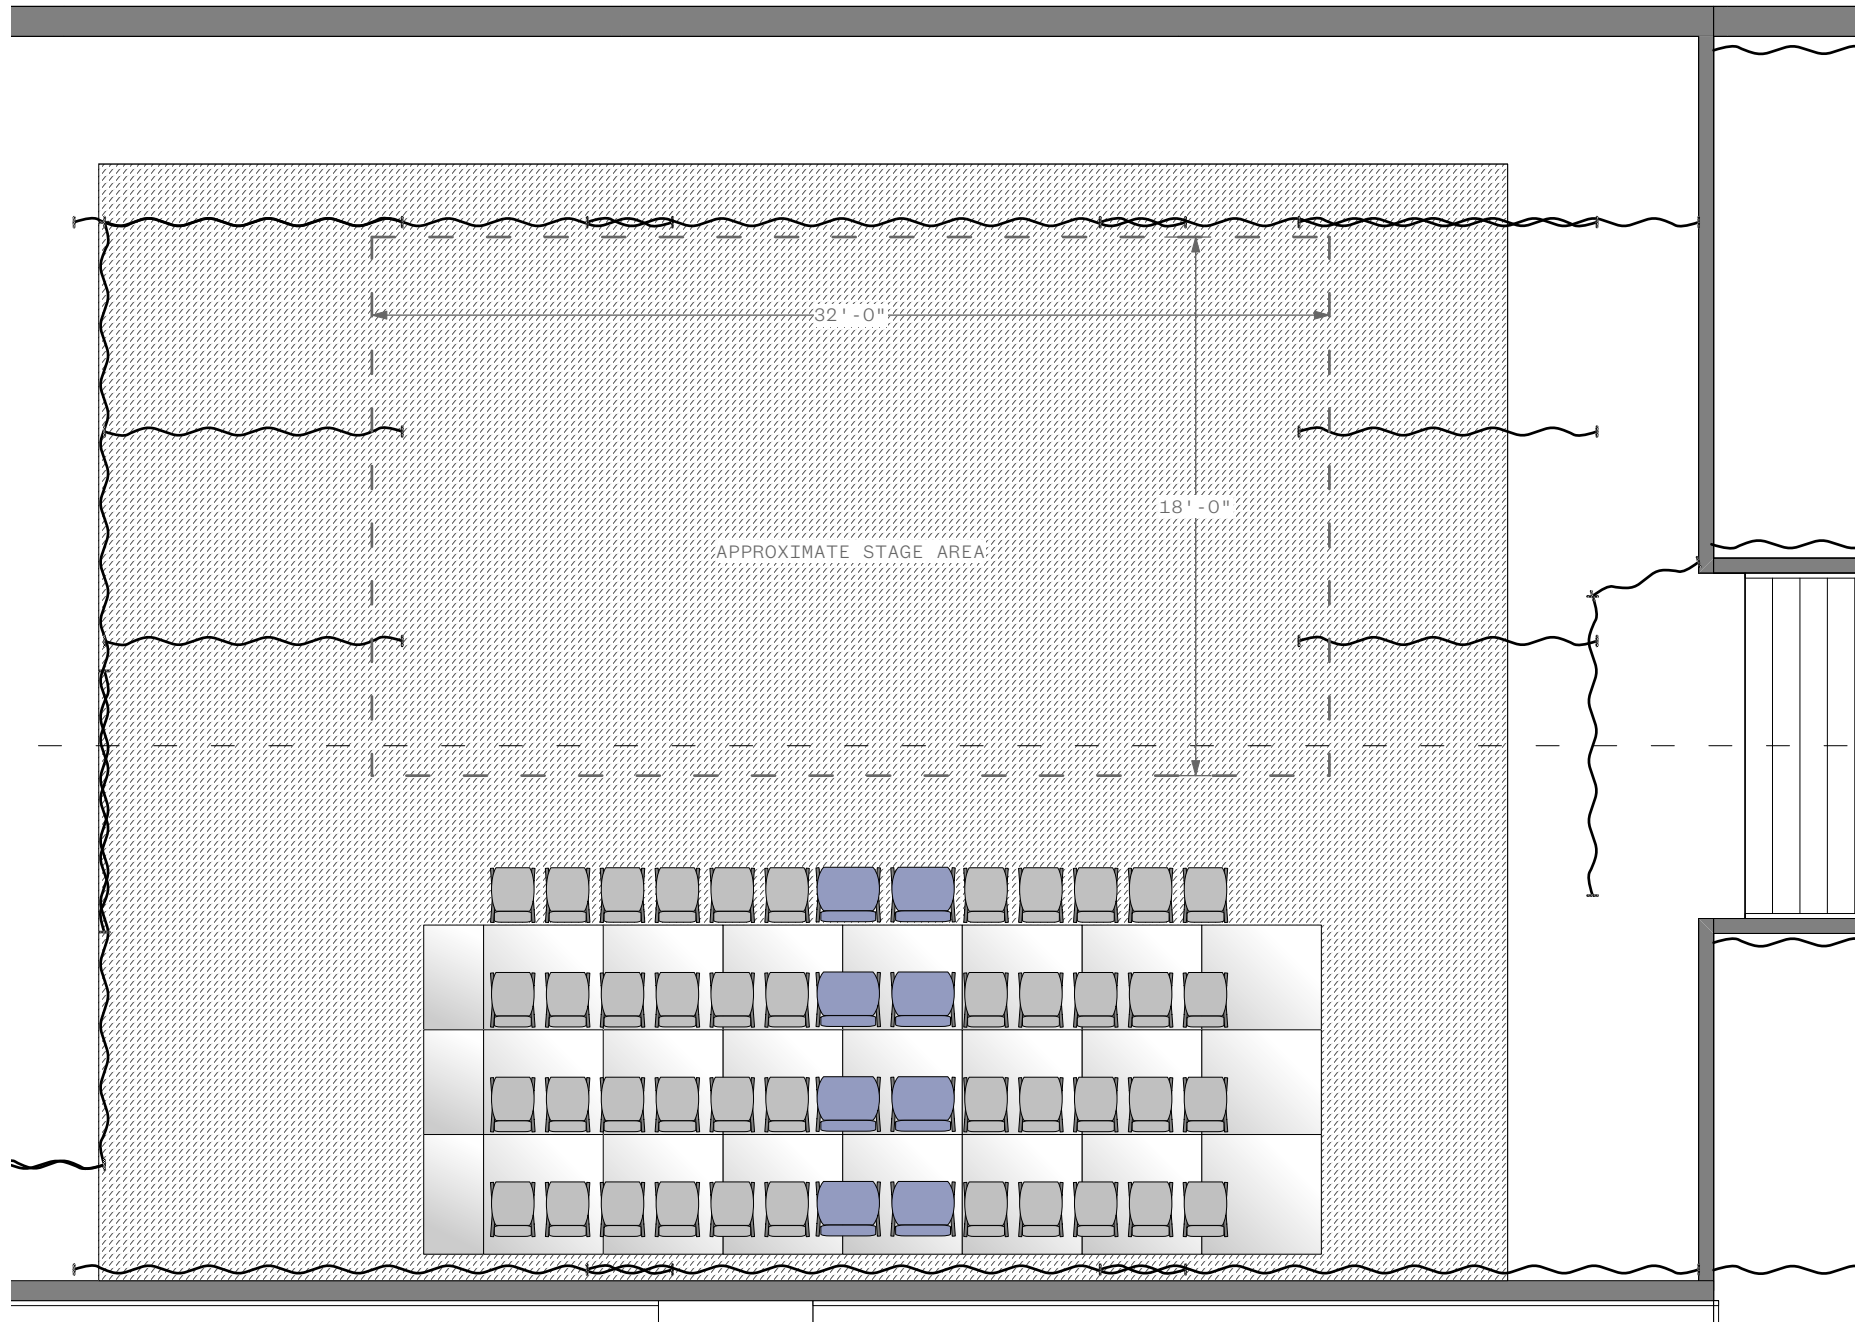

Shown with standard soft goods configuration.
 All drapes are removable. Surrounding
 concrete is not painted black.

Morton St (alley)

W 25th St

Approx. 52 Seats

AR3 | **EXAMPLE - PROSCENIUM 3**

The Voxe1 v2024.vwx

Approx. 102 Seats

AR4 | **EXAMPLE - ALLEY**

The Voxel v2024.vwx

Approx. 70 Seats

AR5 | **EXAMPLE - THRUST**

The Voxe1 v2024.vwx

Approx. 84 Seats

AR6 | **EXAMPLE - BOX**

The Voxe1 v2024.vwx

Approx. 174 Seats

AR7 | **EXAMPLE - MEGA**

The Voxe1 v2024.vwx