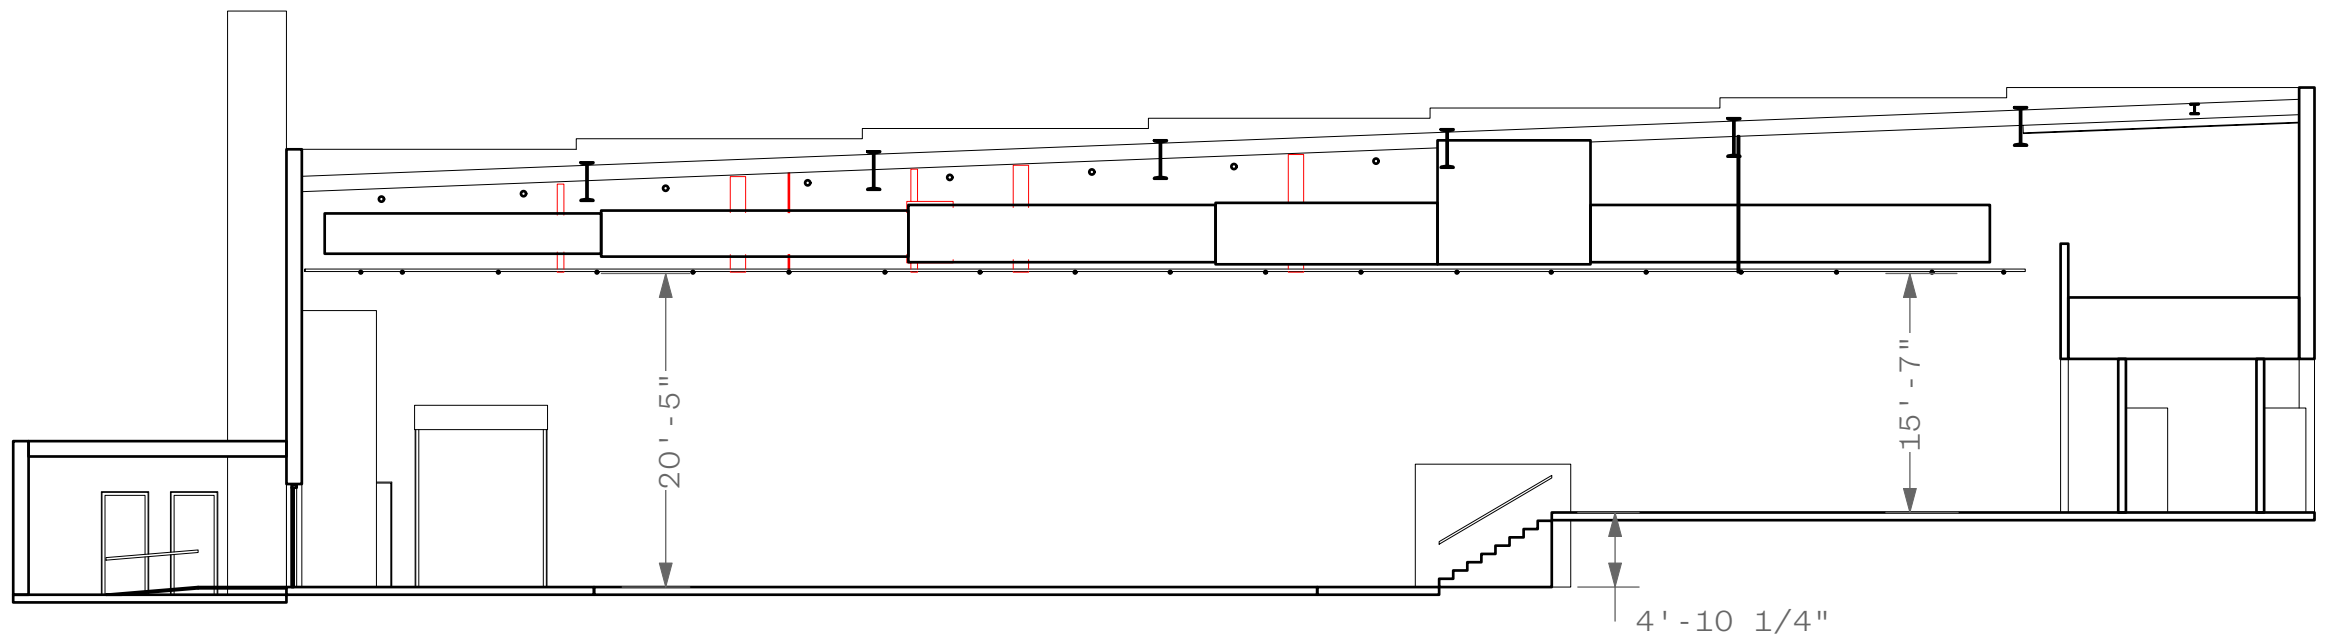

Shown with standard soft goods configuration.
 All drapes are removable. Surrounding
 concrete is not painted black.

Morton St (alley)

W 25th St

Approx. 52 Seats

AR3 | **EXAMPLE - PROSCENIUM 3**

The Voxe1 v2024.vwx

Approx. 102 Seats

AR4 | **EXAMPLE - ALLEY**

The Voxel v2024.vwx

Approx. 70 Seats

AR5 | **EXAMPLE - THRUST**

The Voxe1 v2024.vwx

Approx. 84 Seats

AR6 | **EXAMPLE - BOX**

The Voxe1 v2024.vwx

Approx. 174 Seats

AR7 | **EXAMPLE - MEGA**

The Voxe1 v2024.vwx