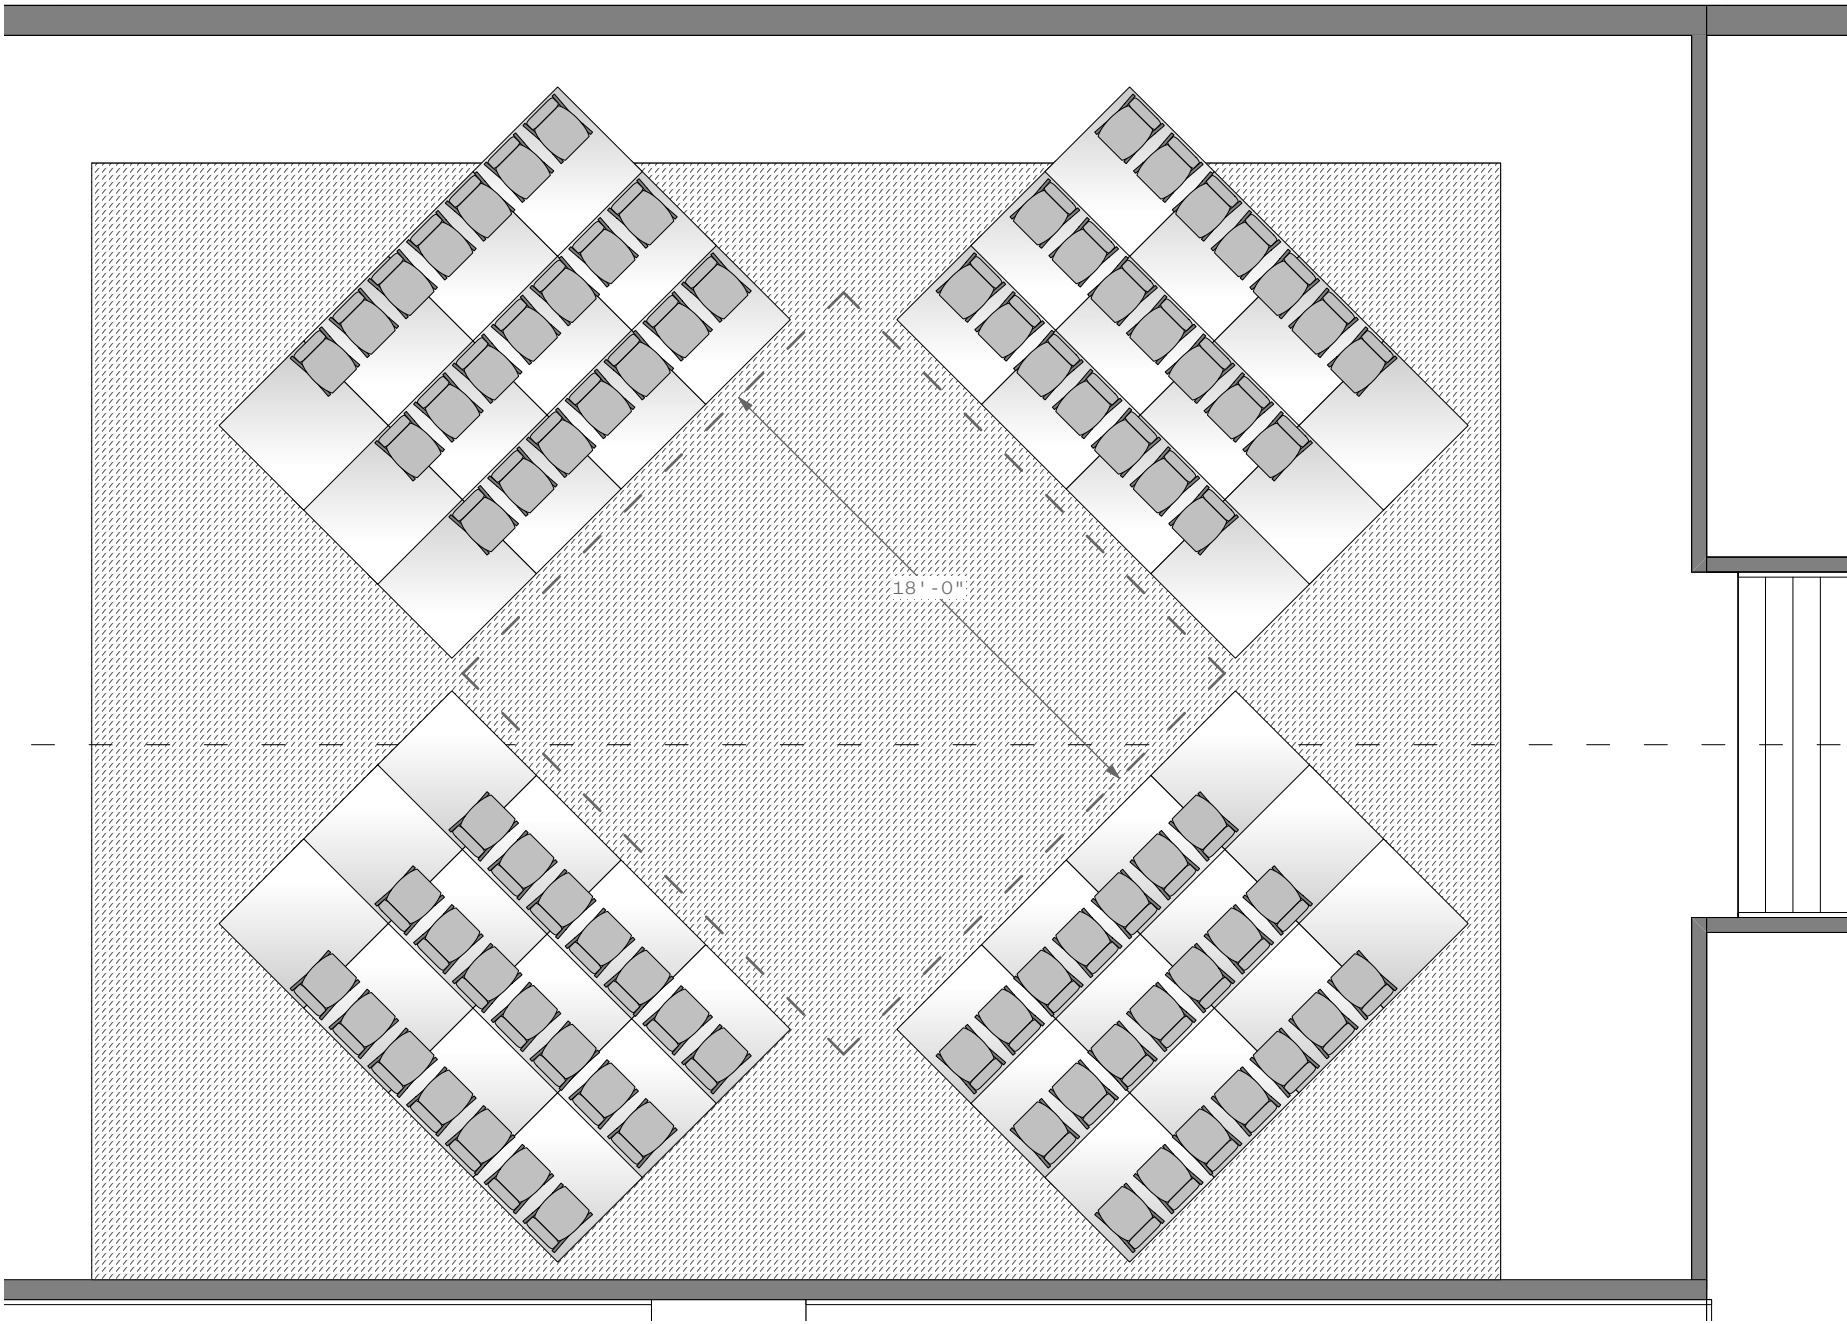

Shown with standard soft goods configuration.
 All drapes are removable. Surrounding
 concrete is not painted black.

Morton St (alley)

W 25th St

Approx. 52 Seats

AR3 | **EXAMPLE - PROSCENIUM 3**

The Voxe1 v2024.vwx

Approx. 102 Seats

AR4 | **EXAMPLE - ALLEY**

The Voxel v2024.vwx

Approx. 70 Seats

AR5 | **EXAMPLE - THRUST**

The Voxe1 v2024.vwx

Approx. 84 Seats

AR6 | **EXAMPLE - BOX**

The Voxe1 v2024.vwx

Approx. 174 Seats

AR7 | **EXAMPLE - MEGA**

The Voxe1 v2024.vwx