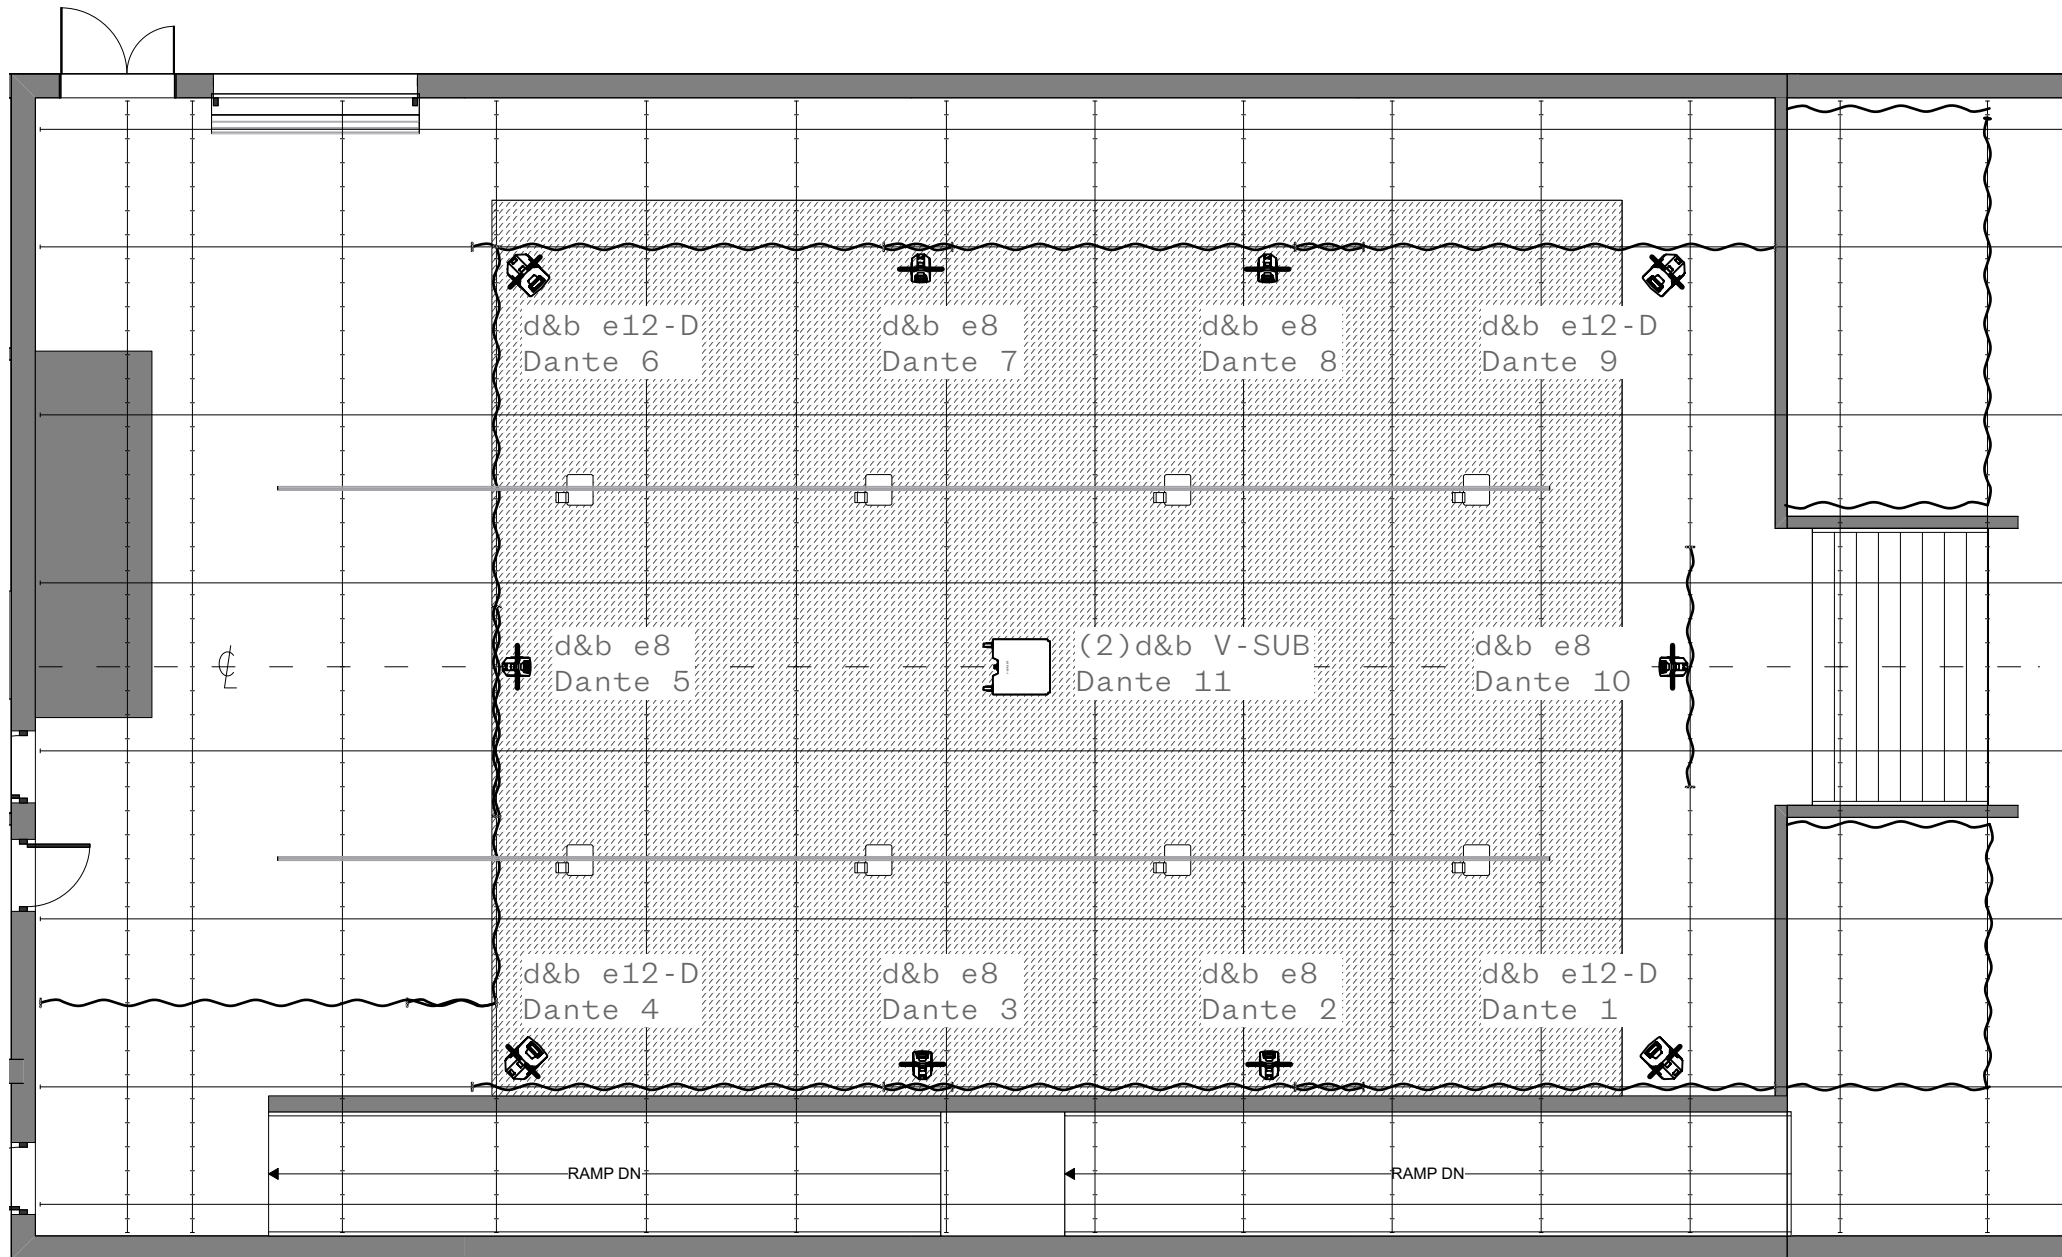

Shown with standard soft goods configuration.
 All drapes are removable. Surrounding
 concrete is not painted black.

Morton St (alley)

W 25th St

Approx. 52 Seats

AR3 | **EXAMPLE - PROSCENIUM 3**

The Voxe1 v2024.vwx

Approx. 102 Seats

AR4 | **EXAMPLE - ALLEY**

The Voxel v2024.vwx

Approx. 70 Seats

AR5 | **EXAMPLE - THRUST**

The Voxe1 v2024.vwx

Approx. 84 Seats

AR6 | **EXAMPLE - BOX**

The Voxe1 v2024.vwx

Approx. 174 Seats

AR7 | **EXAMPLE - MEGA**

The Voxe1 v2024.vwx