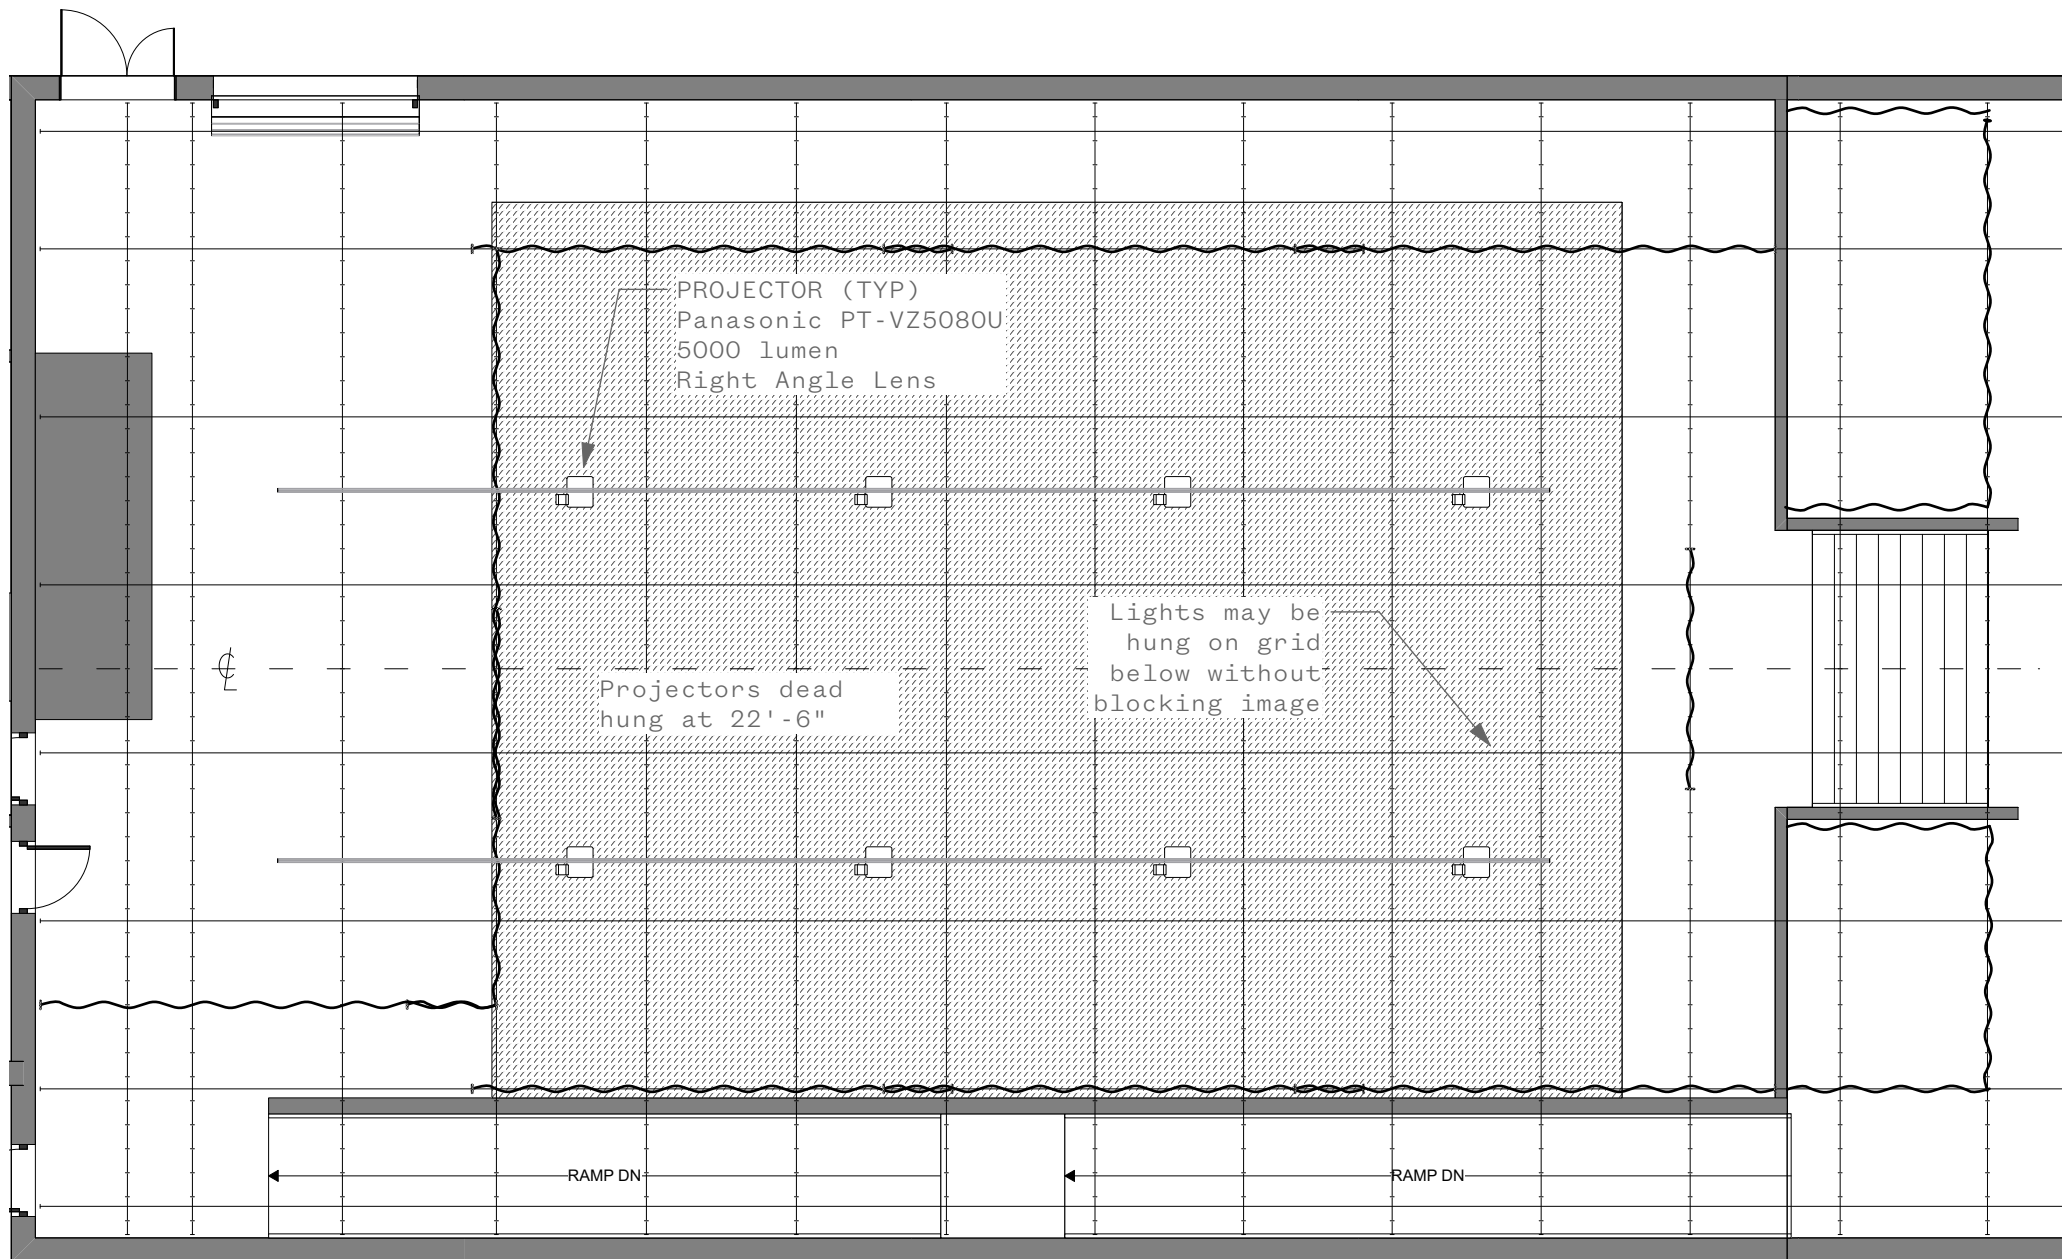

Shown with standard soft goods configuration.
 All drapes are removable. Surrounding
 concrete is not painted black.

Morton St (alley)

W 25th St

Approx. 52 Seats

AR3 | **EXAMPLE - PROSCENIUM 3**

The Voxe1 v2024.vwx

Approx. 102 Seats

AR4 | **EXAMPLE - ALLEY**

The Voxel v2024.vwx

Approx. 70 Seats

AR5 | **EXAMPLE - THRUST**

The Voxe1 v2024.vwx

Approx. 84 Seats

AR6 | **EXAMPLE - BOX**

The Voxe1 v2024.vwx

Approx. 174 Seats

AR7 | **EXAMPLE - MEGA**

The Voxe1 v2024.vwx