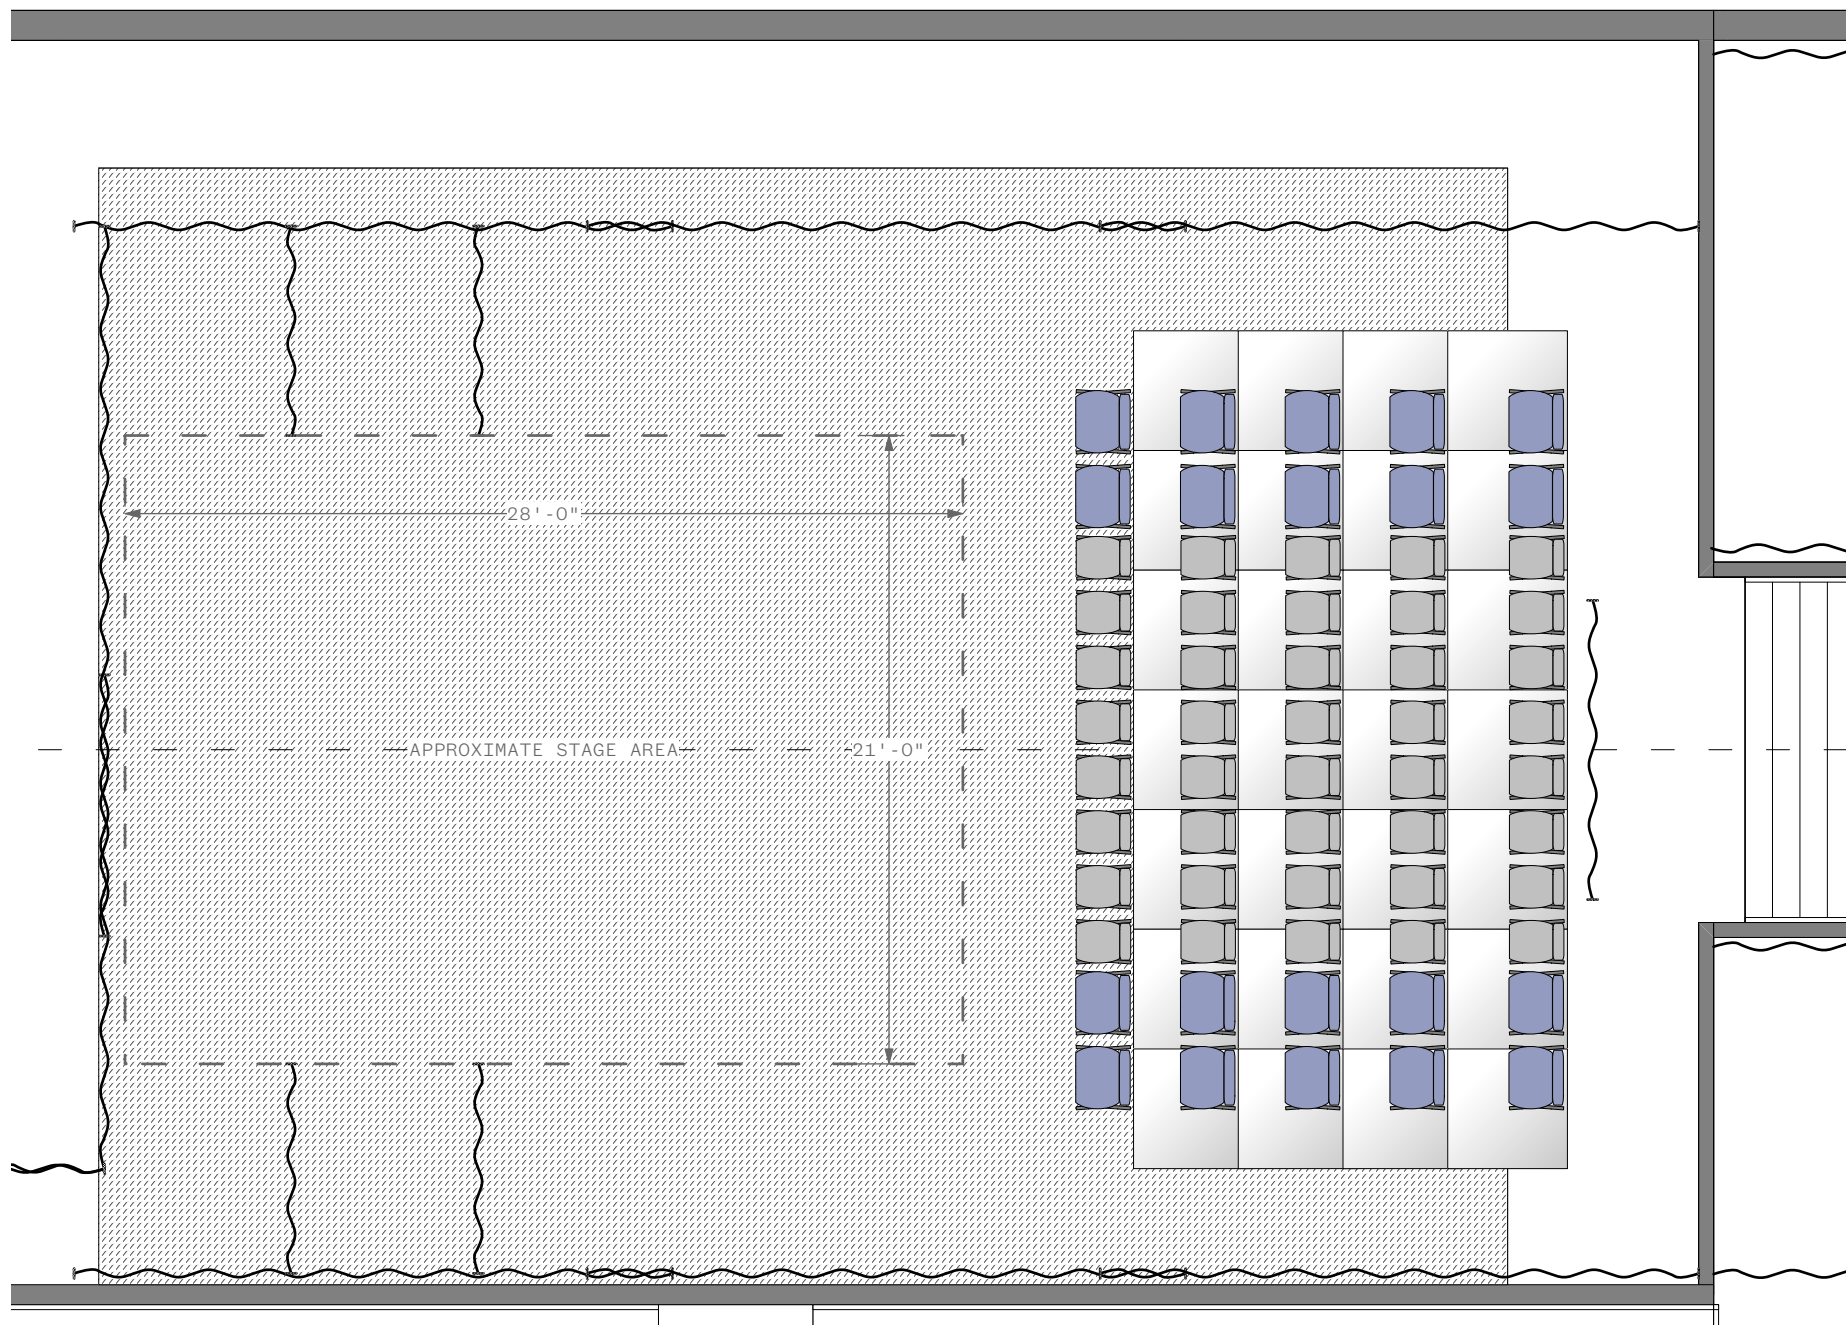

Shown with standard soft goods configuration.
 All drapes are removable. Surrounding
 concrete is not painted black.

Morton St (alley)

W 25th St

Approx. 52 Seats

AR3 | **EXAMPLE - PROSCENIUM 3**

The Voxe1 v2024.vwx

Approx. 102 Seats

AR4 | **EXAMPLE - ALLEY**

The Voxel v2024.vwx

Approx. 70 Seats

AR5 | **EXAMPLE - THRUST**

The Voxe1 v2024.vwx

Approx. 84 Seats

AR6 | **EXAMPLE - BOX**

The Voxe1 v2024.vwx

Approx. 174 Seats

AR7 | **EXAMPLE - MEGA**

The Voxe1 v2024.vwx