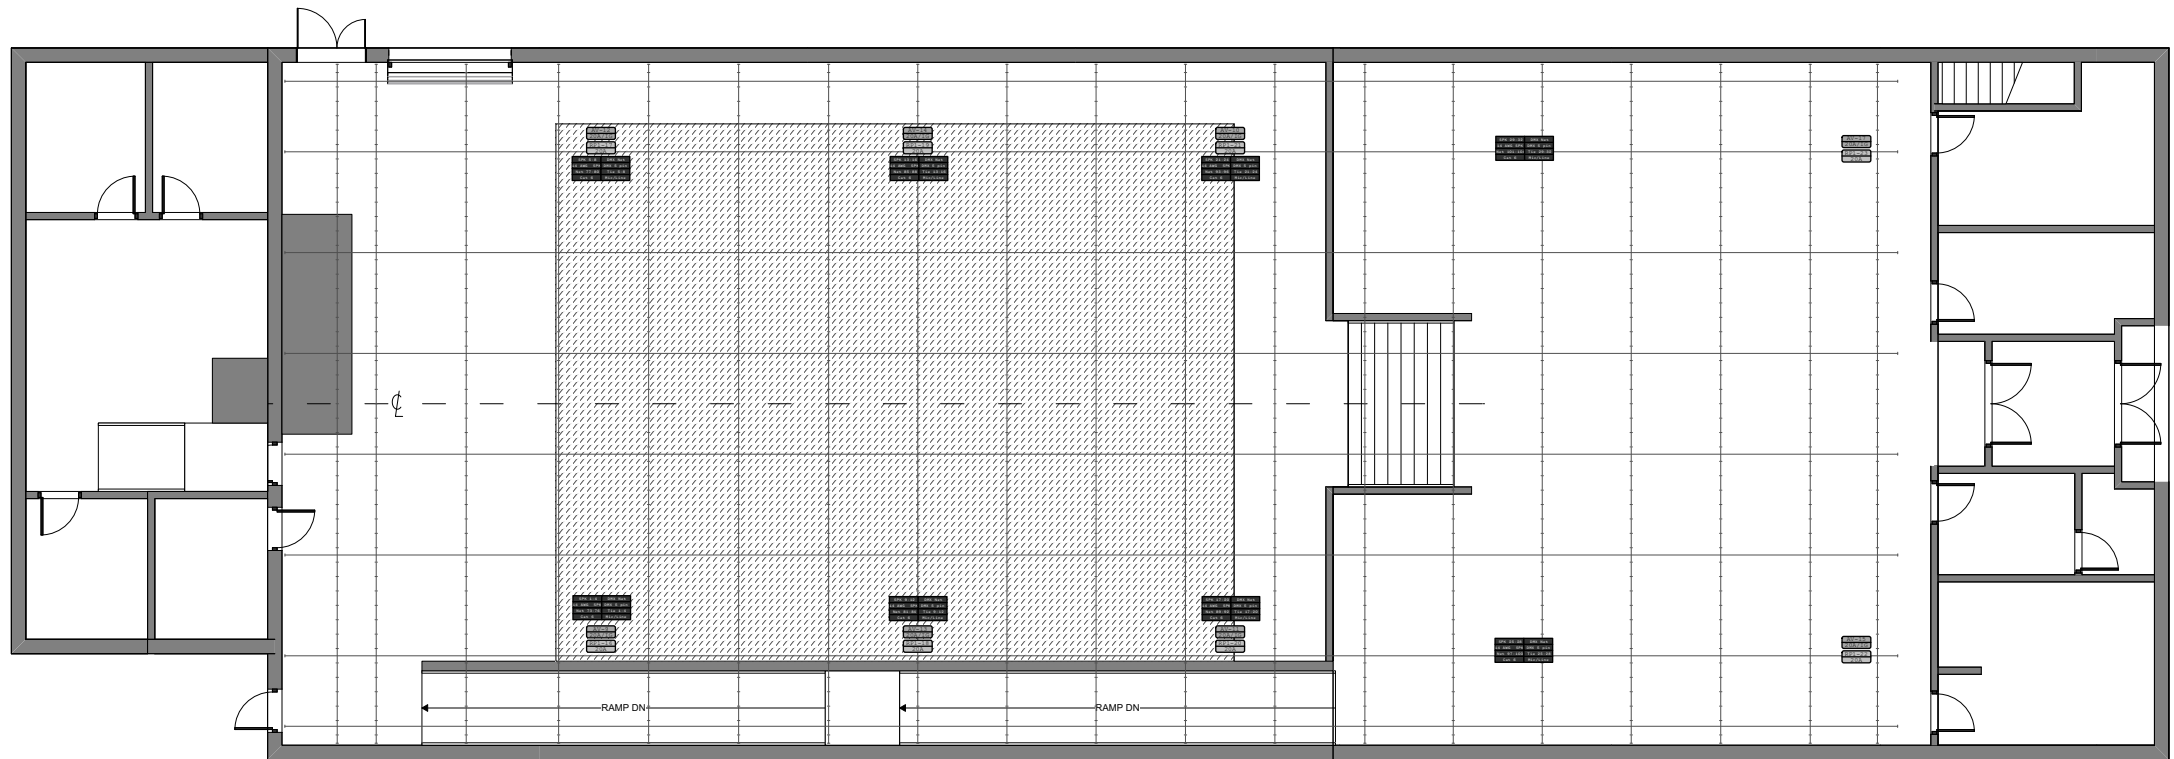

Shown with standard soft goods configuration.
 All drapes are removable. Surrounding
 concrete is not painted black.

Morton St (alley)

W 25th St

Approx. 52 Seats

AR3 | **EXAMPLE - PROSCENIUM 3**

The Voxe1 v2024.vwx

Approx. 102 Seats

AR4 | **EXAMPLE - ALLEY**

The Voxel v2024.vwx

Approx. 70 Seats

AR5 | **EXAMPLE - THRUST**

The Voxe1 v2024.vwx

Approx. 84 Seats

AR6 | **EXAMPLE - BOX**

The Voxe1 v2024.vwx

Approx. 174 Seats

AR7 | **EXAMPLE - MEGA**

The Voxe1 v2024.vwx