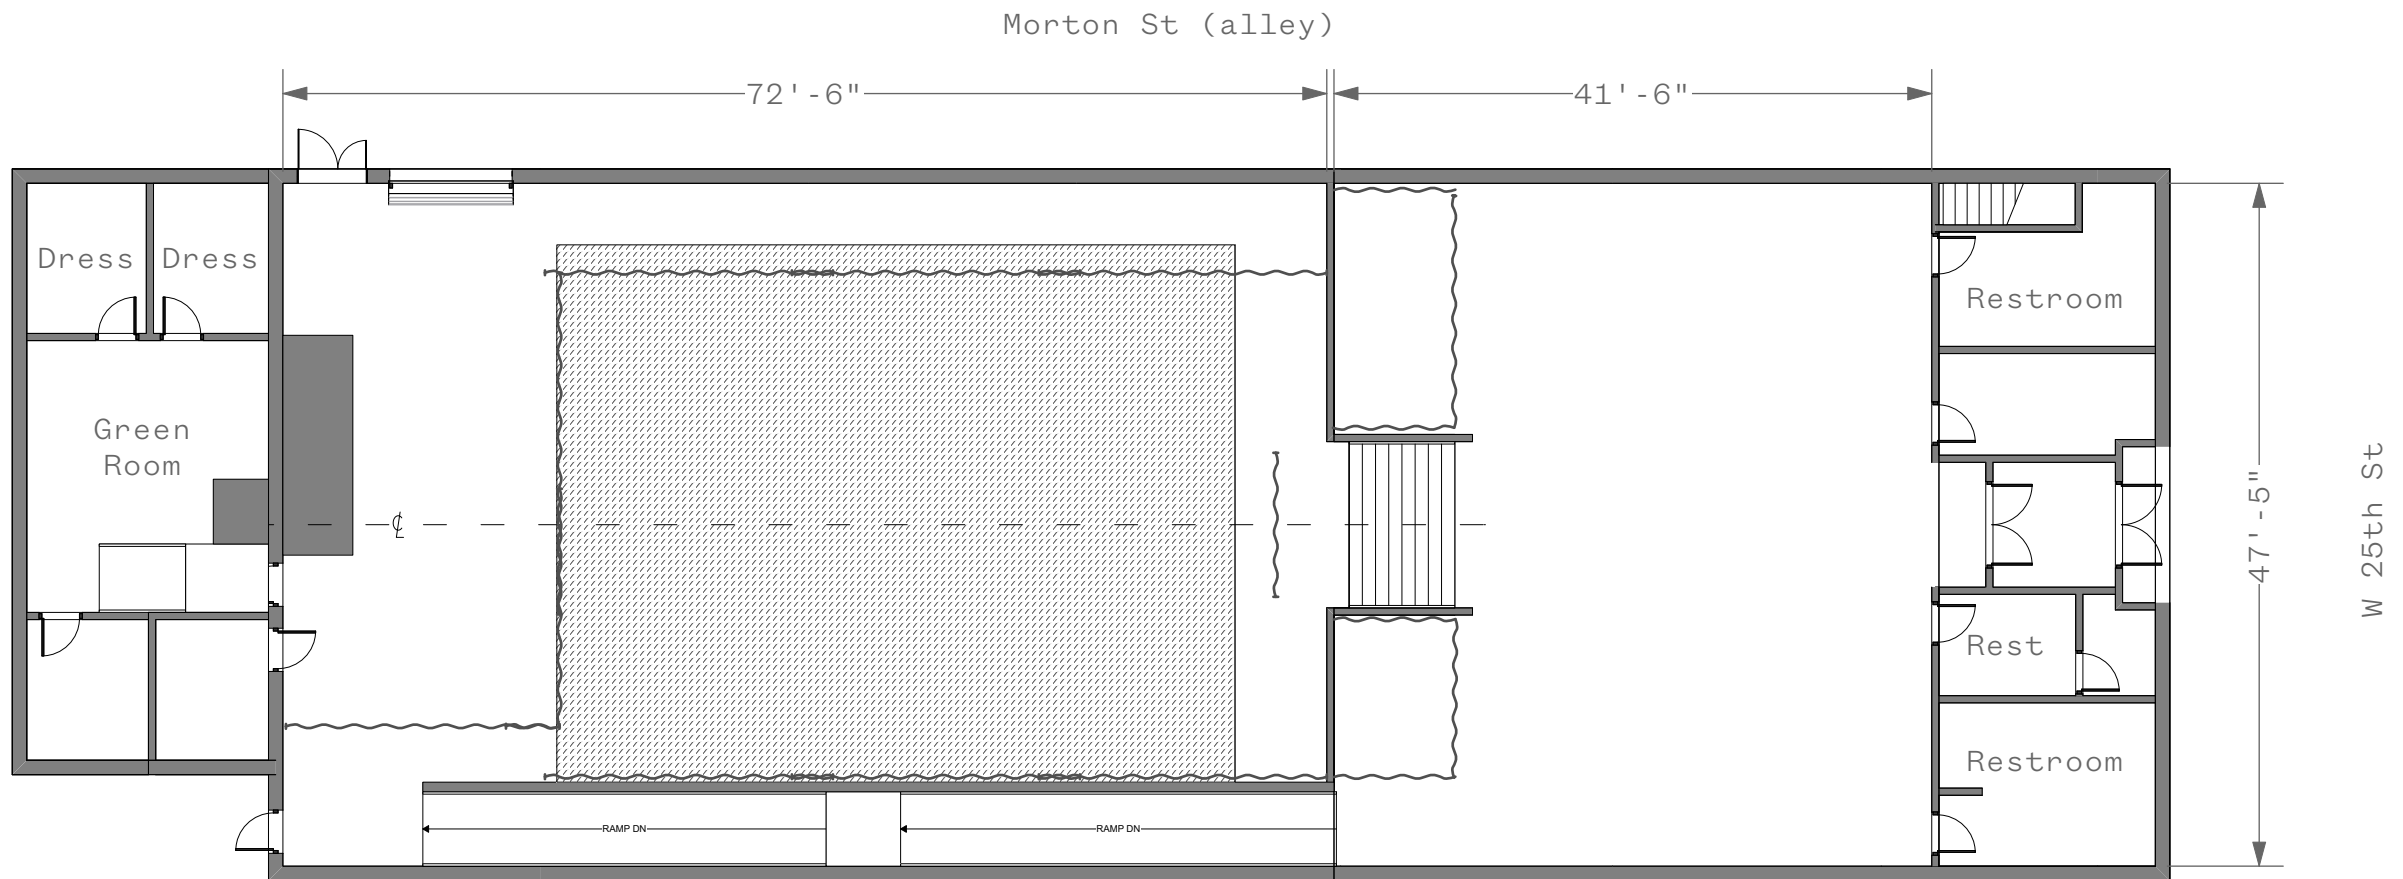

Shown with standard soft goods configuration.
 All drapes are removable. Surrounding
 concrete is not painted black.

Morton St (alley)

W 25th St

Approx. 52 Seats

AR3 | **EXAMPLE - PROSCENIUM 3**

The Voxe1 v2024.vwx

Approx. 102 Seats

AR4 | **EXAMPLE - ALLEY**

The Voxel v2024.vwx

Approx. 70 Seats

AR5 | **EXAMPLE - THRUST**

The Voxe1 v2024.vwx

Approx. 84 Seats

AR6 | **EXAMPLE - BOX**

The Voxe1 v2024.vwx

Approx. 174 Seats

AR7 | **EXAMPLE - MEGA**

The Voxe1 v2024.vwx