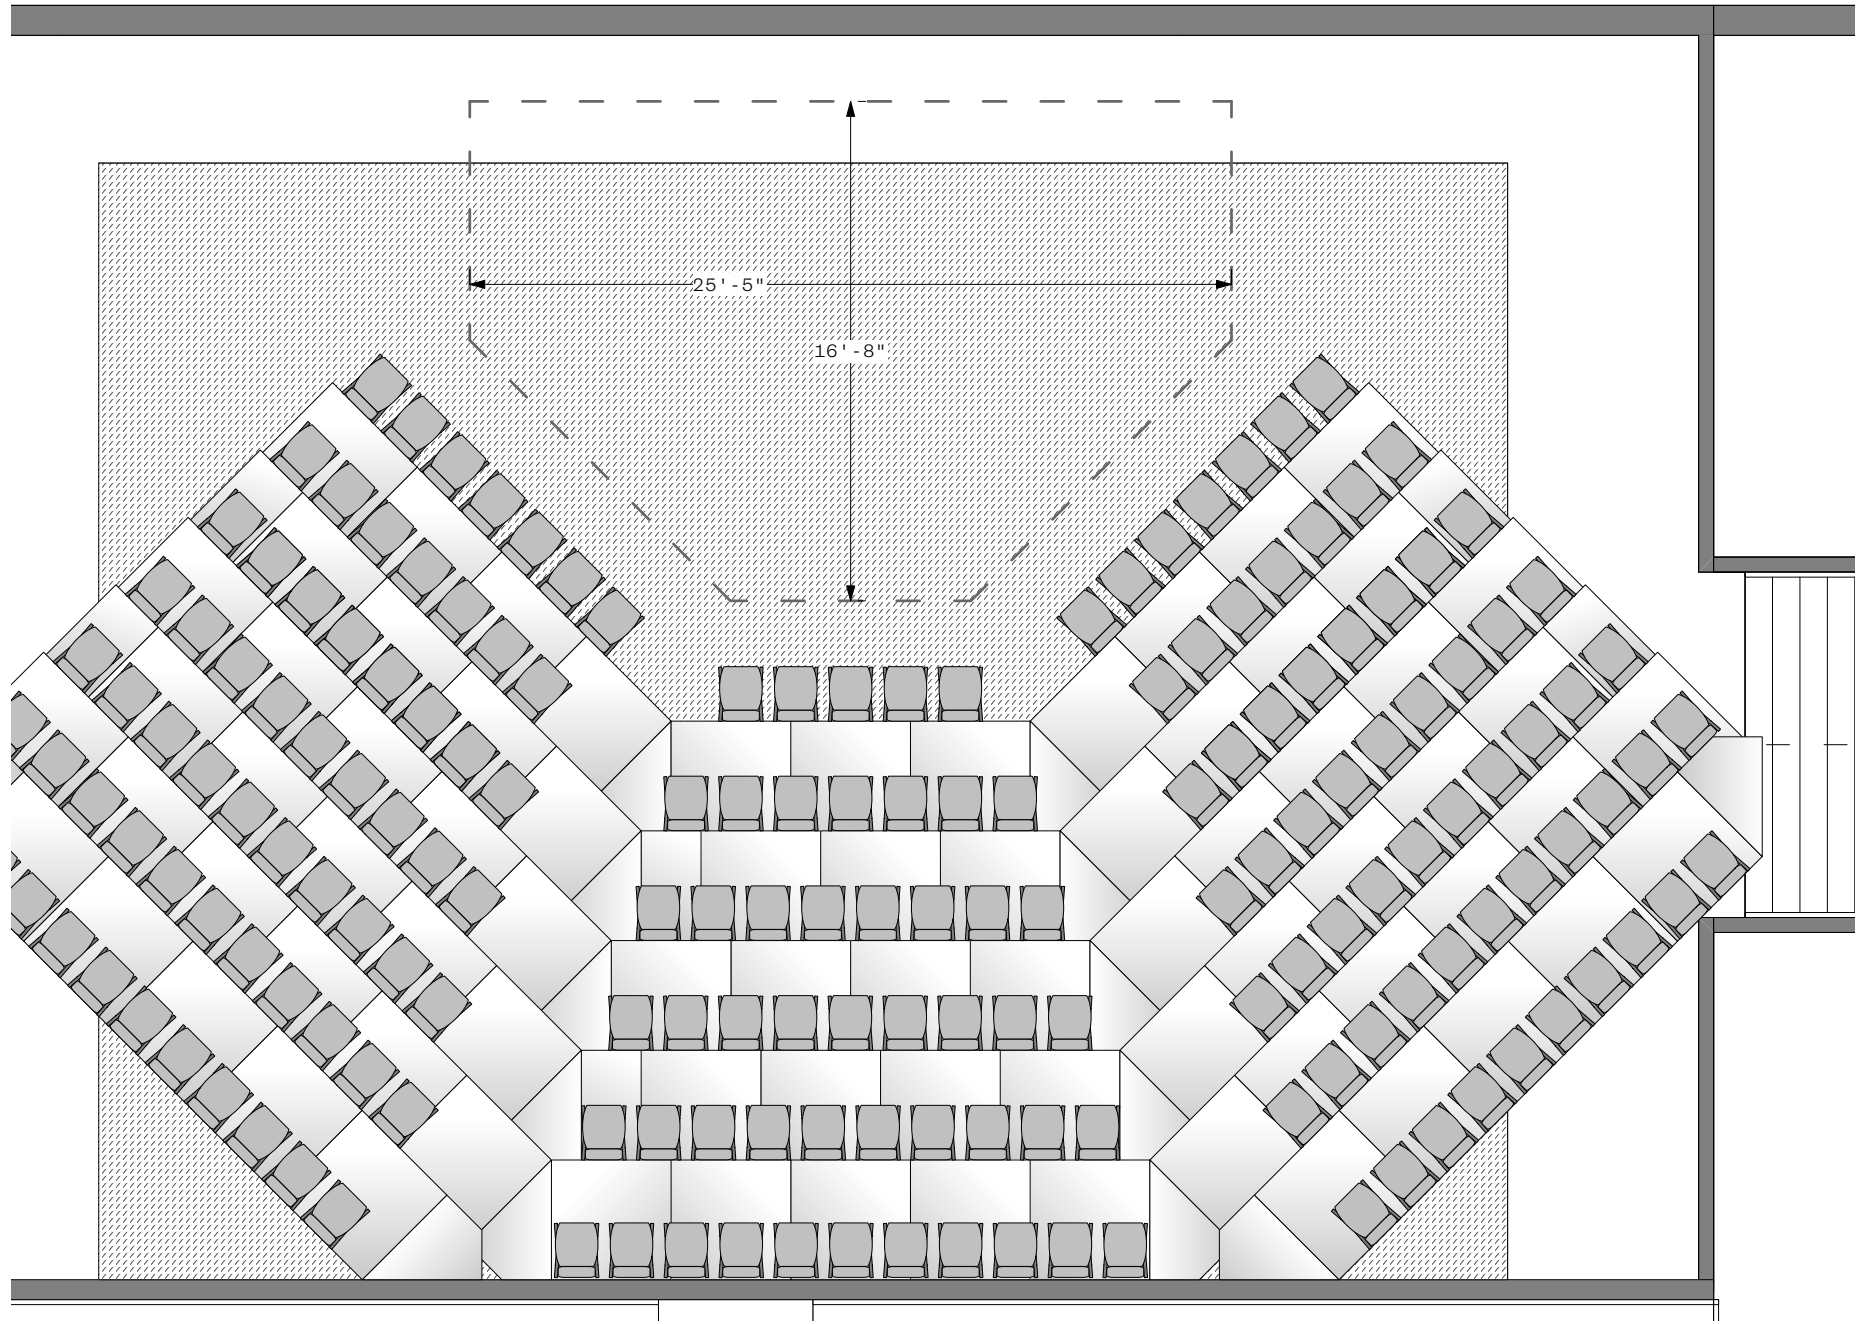

Shown with standard soft goods configuration.
 All drapes are removable. Surrounding
 concrete is not painted black.

Morton St (alley)

W 25th St

Approx. 52 Seats

AR3 | **EXAMPLE - PROSCENIUM 3**

The Voxe1 v2024.vwx

Approx. 102 Seats

AR4 | **EXAMPLE - ALLEY**

The Voxel v2024.vwx

Approx. 70 Seats

AR5 | **EXAMPLE - THRUST**

The Voxe1 v2024.vwx

Approx. 84 Seats

AR6 | **EXAMPLE - BOX**

The Voxe1 v2024.vwx

Approx. 174 Seats

AR7 | **EXAMPLE - MEGA**

The Voxe1 v2024.vwx